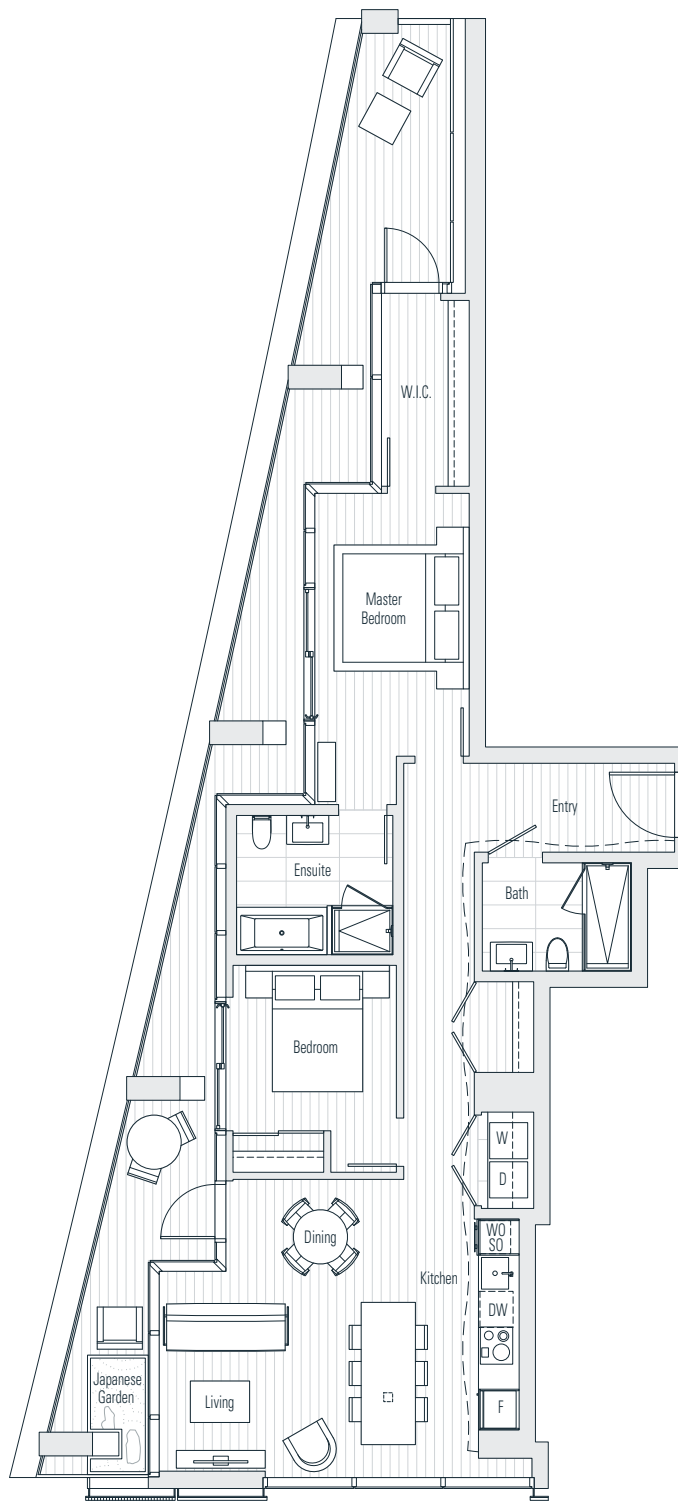

Alberni

by
Kengo
Kuma

隈
研
吾

2402

2 Bedroom
1,519 sf

← N Floor 24

Dimensions, sizes, specifications, layouts and materials are approximate only and subject to change without notice.
Interior square footage is combined with balcony square footage and included in total advertised square footage of the homes.
Japanese garden sizes / configurations and façade panel locations are approximate and vary depending on the home.
Not all homes have Japanese Gardens or soaking tubs. Please ask sales representative for details. E. & O. E.