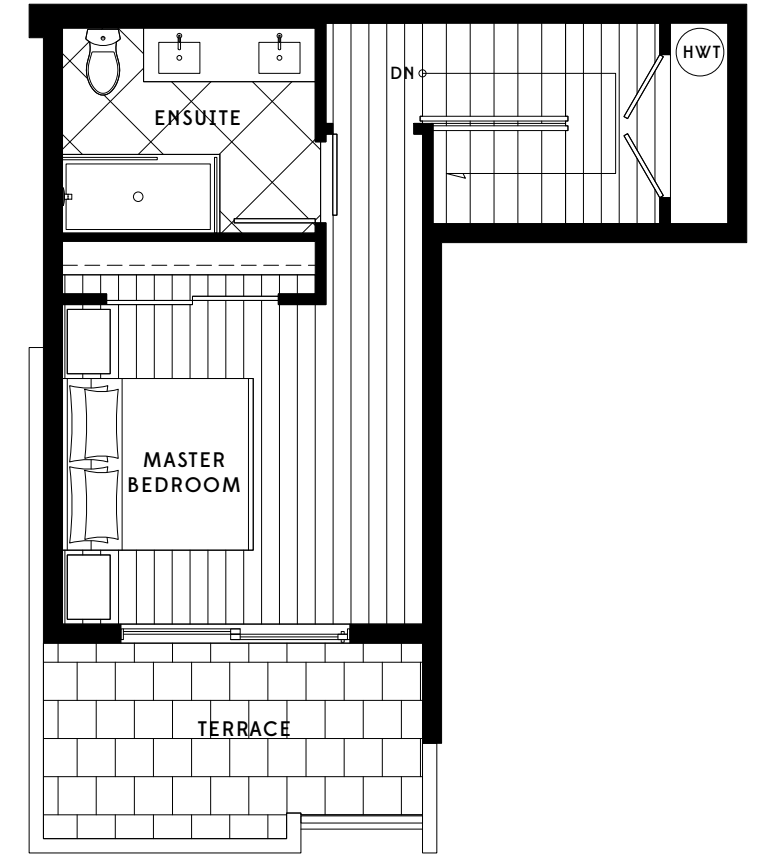

HOME T6

PLAN B

3 Bedroom + 2.5 Bathroom Living: 1356 Sq Ft / Outdoor: 95 Sq Ft

Main Floor / 487 Sq Ft

Second Floor / 487 Sq Ft

Third Floor / 382 Sq Ft