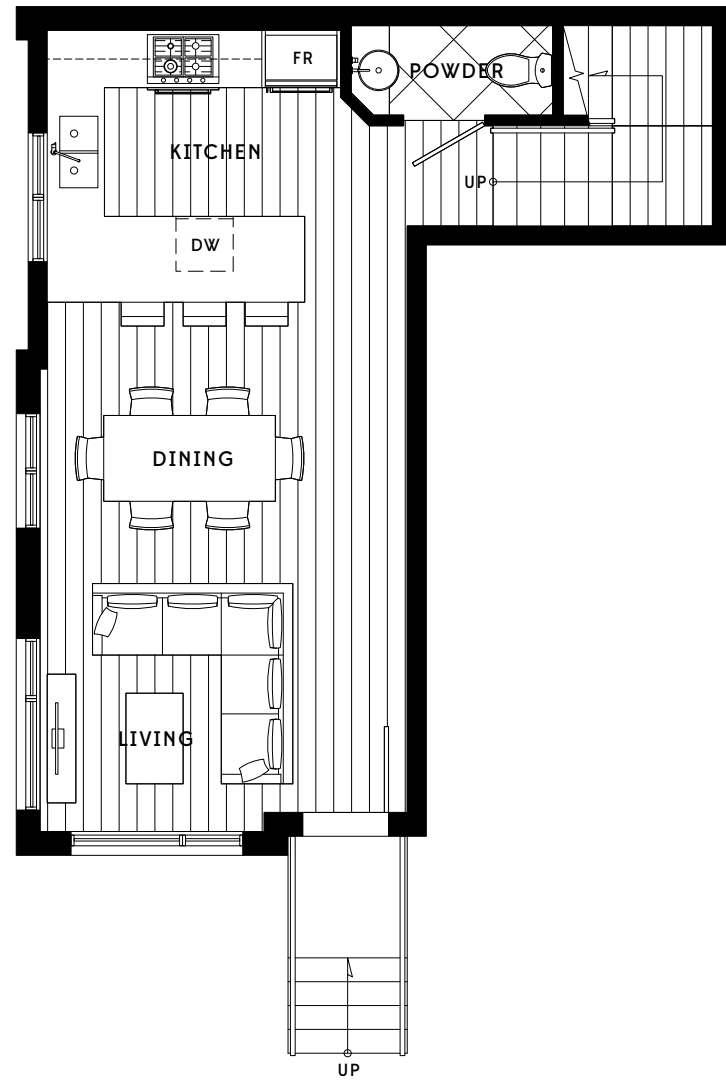

HOME T6

PLAN B

3 Bedroom + 2.5 Bathroom Living: 1356 Sq Ft / Outdoor: 95 Sq Ft

Main Floor / 487 Sq Ft

Second Floor / 487 Sq Ft

Third Floor / 382 Sq Ft