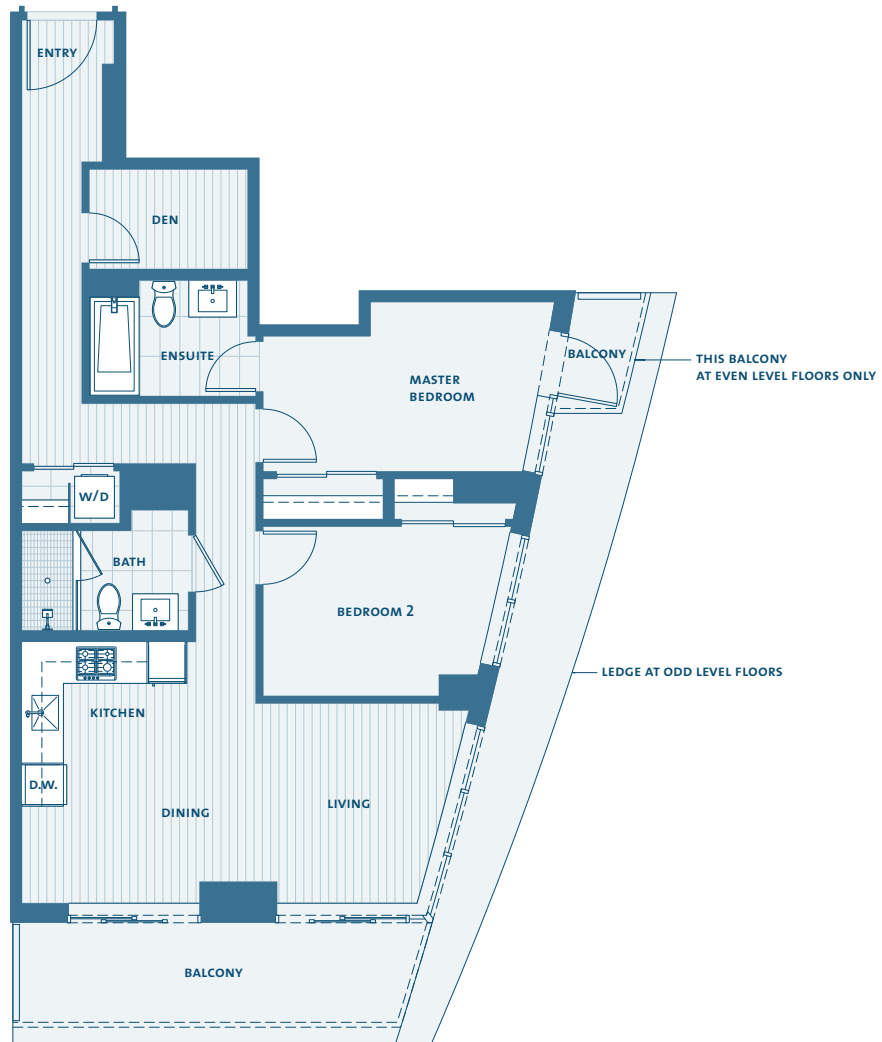

Northeast Tower

Kensington Gardens

Tower Home 708 to 908,
1009 to 1709
2 Bedroom + Den

Living 879 sf; Balconies 107 sf/127 sf

Floor 7

Floor 8

Floor 9

Floors 10, 12, 16

Floors 11, 15, 17