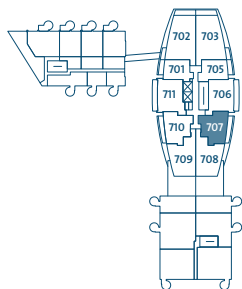

Northeast Tower

Kensington Gardens

Tower Home 707 to 907,
1008 to 1708

2 Bedroom + Den

Living 720 sf; Balcony 88 sf/115 sf

Floor 7

Floor 8

Floor 9

Floors 10, 12, 16

Floors 11, 15, 17