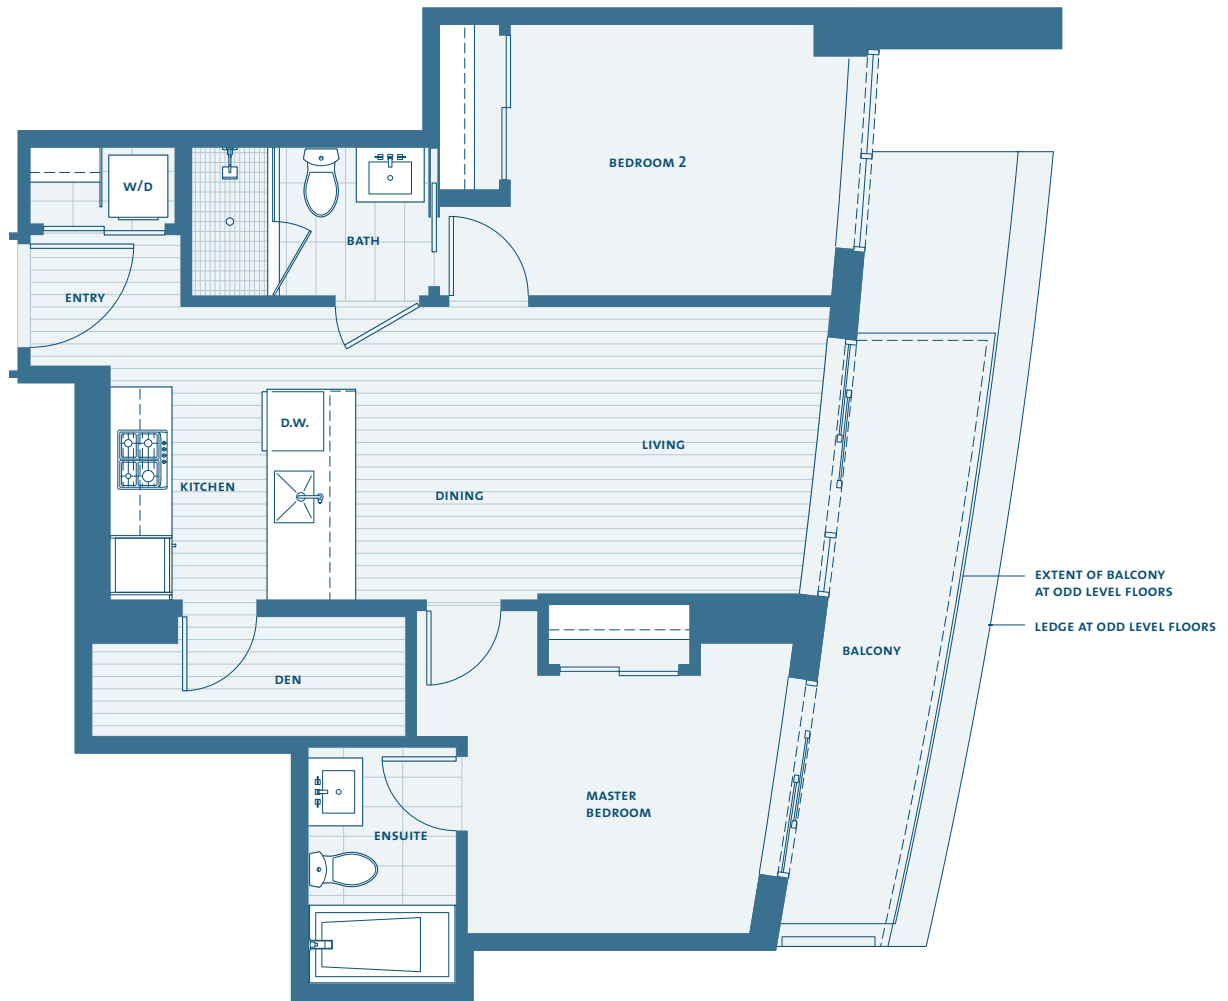

Northeast Tower

Kensington Gardens

Tower Home 707 to 907,
1008 to 1708

2 Bedroom + Den

Living 720 sf; Balcony 88 sf/115 sf

Floor 7

Floor 8

Floor 9

Floors 10, 12, 16

Floors 11, 15, 17