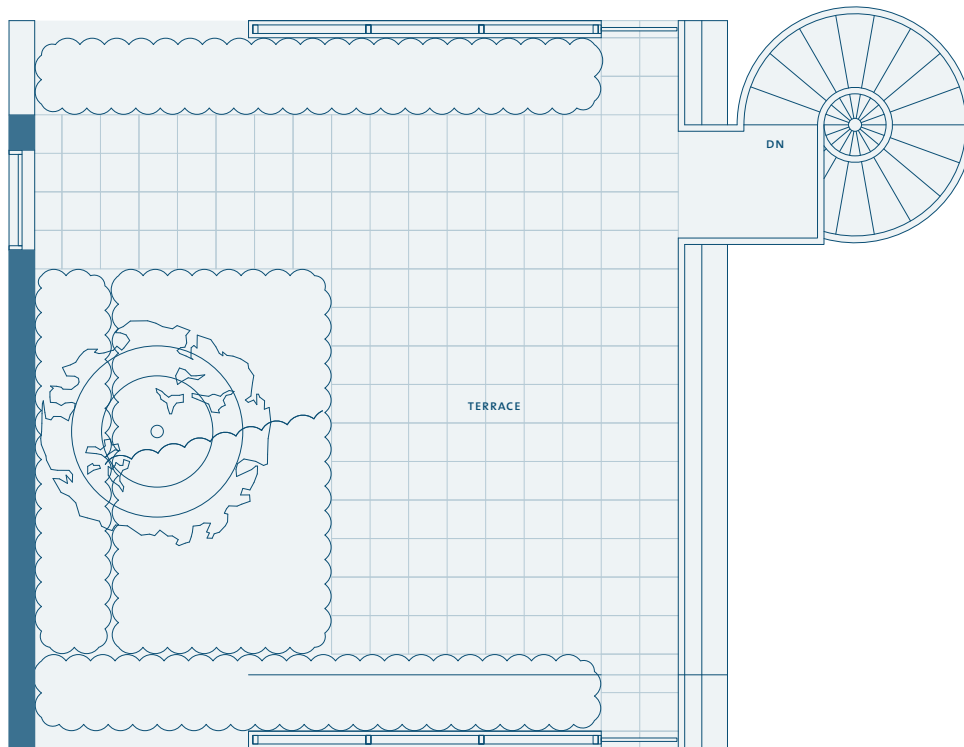

South Tower

Kensington Gardens

Penthouse 3 2 Bedroom + Den

Living 692 sf;
Balcony + Roof Terrace 533 sf

Upper Floor

Penthouses