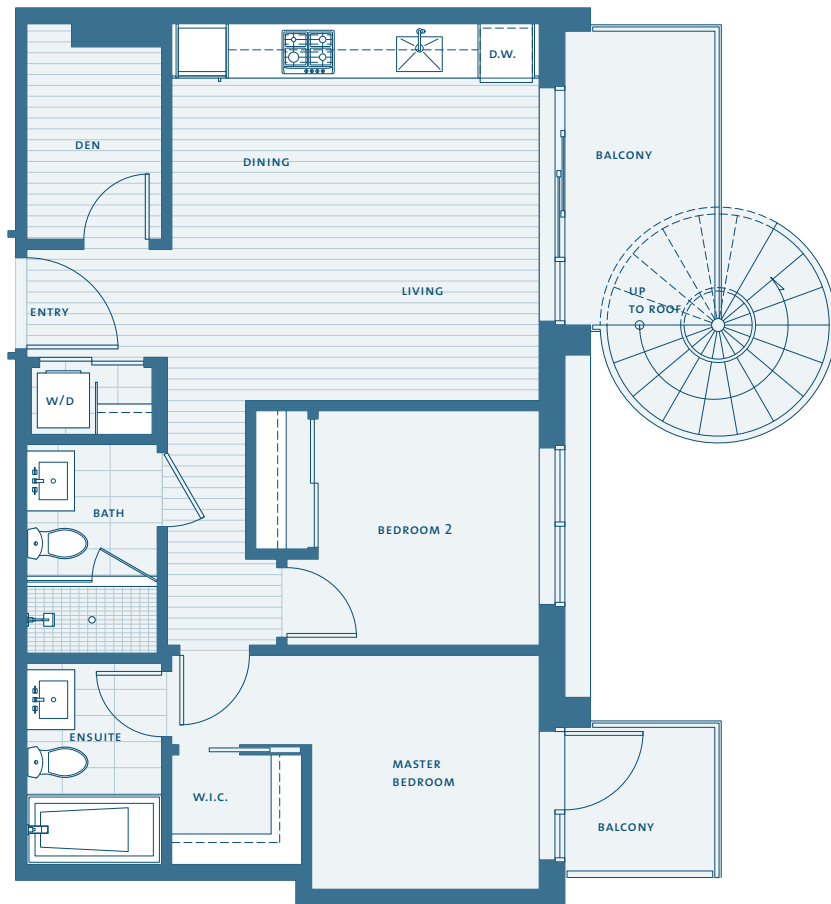

# South Tower

## Penthouse 3 2 Bedroom + Den

Living 692 sf;

Balcony + Roof Terrace 533 sf

Lower Floor

Penthouses

## Penthouse 3 2 Bedroom + Den

Living 692 sf;  
Balcony + Roof Terrace 533 sf

Upper Floor

Penthouses