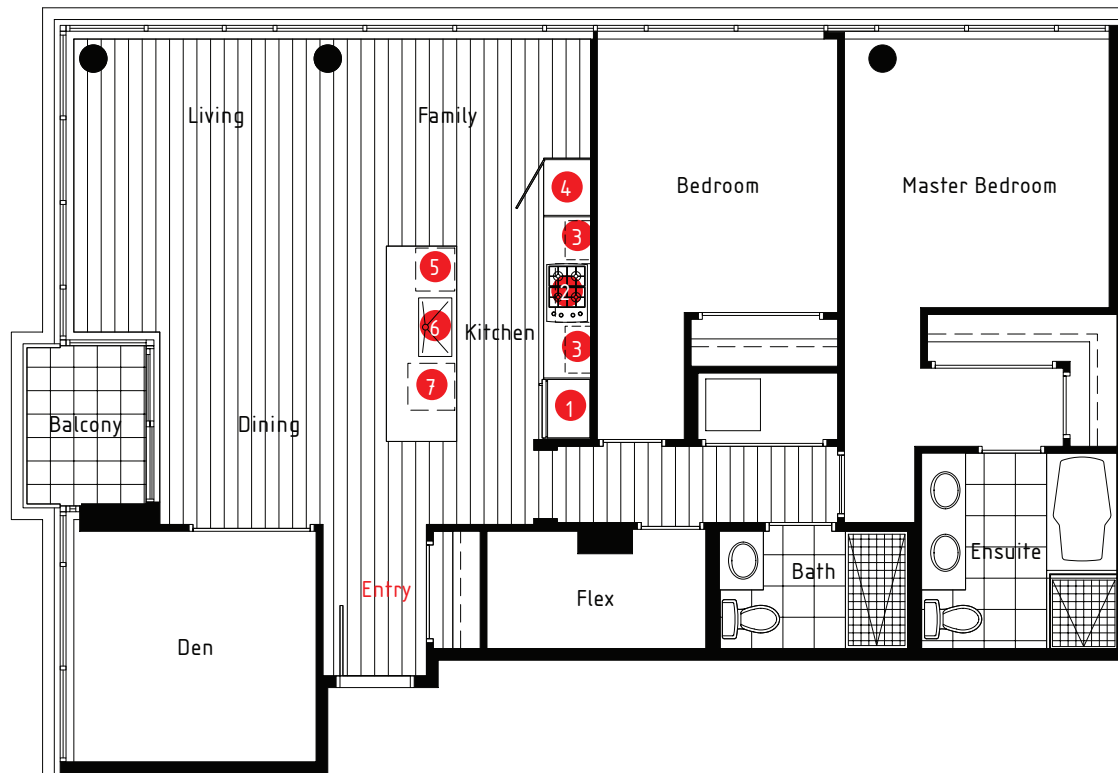

F

UNITS 2602-2902
 2 BEDROOMS + FAMILY + DEN + FLEX +
 2 BATHROOMS
 1311 SF

Millennium Kitchen
 featuring Eggersmann
 cabinetry from Germany

- 1 Sub Zero refrigerator
- 2 Bosch cooktop and wall oven
- 3 Stainless steel backsplash behind cooktop and frosted glass shelves
- 4 Full-height pantry
- 5 Panasonic microwave
- 6 Rectilinear stainless sink with Dornbracht faucet
- 7 Bosch dishwasher

RICHARDS STREET

Levels 26-29

Dimensions, sizes, specifications, layouts and materials are approximate only and subject to change without notice. E. & O.E.