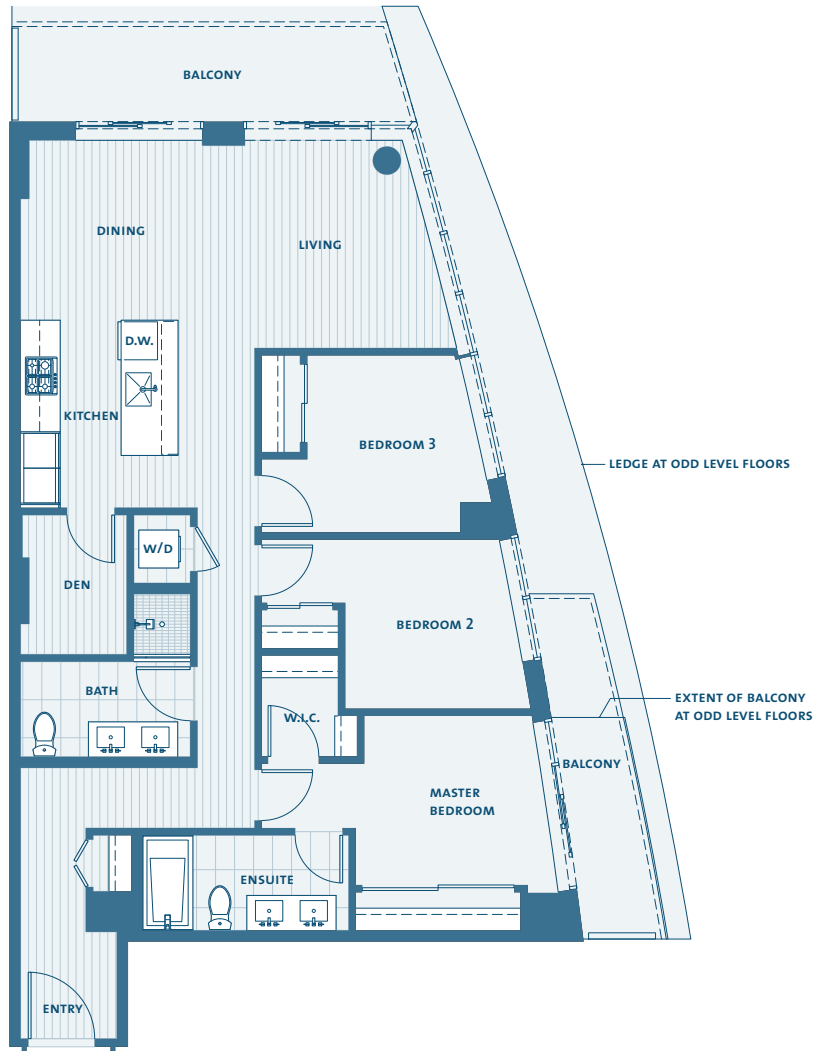

Northeast Tower

Kensington Gardens

Tower Home 703 to 903

3 Bedroom + Den

Living 1139 sf; Balconies 155 sf/179 sf

Floor 7

Floor 8

Floor 9