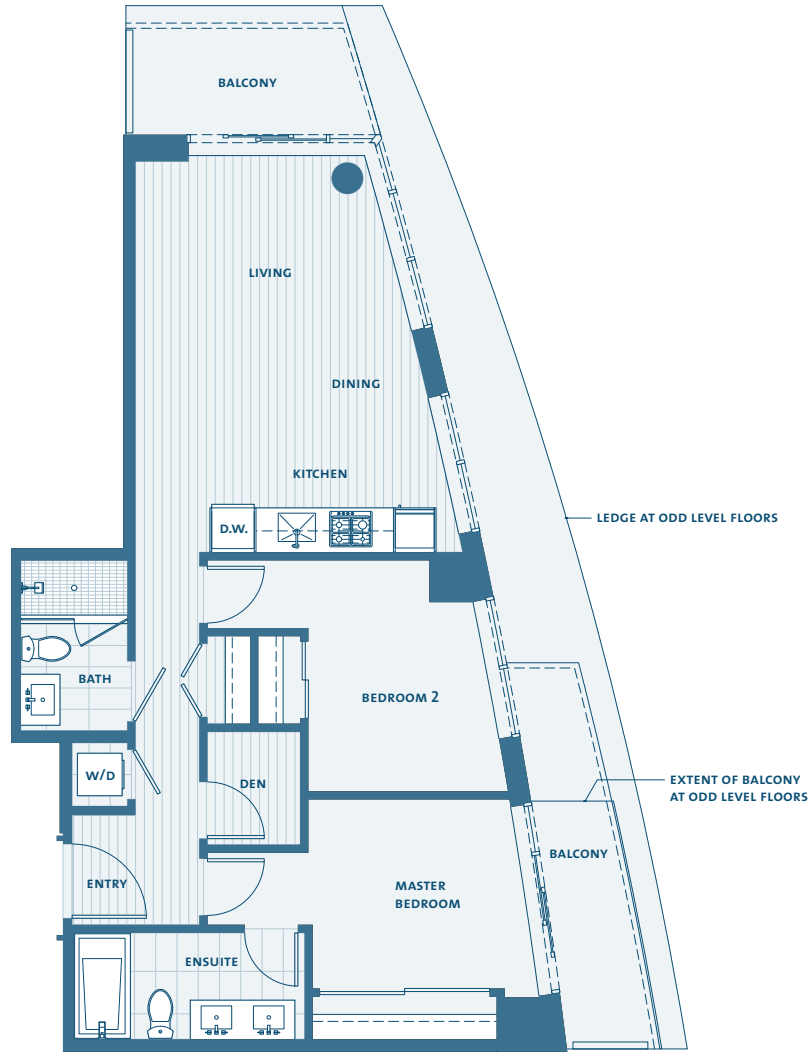

# Northeast Tower

## Tower Home 1005 to 1705

### 2 Bedroom + Den

Living 799 sf; Balconies 58 sf/71 sf

Floors 10, 12, 16

Floors 11, 15, 17