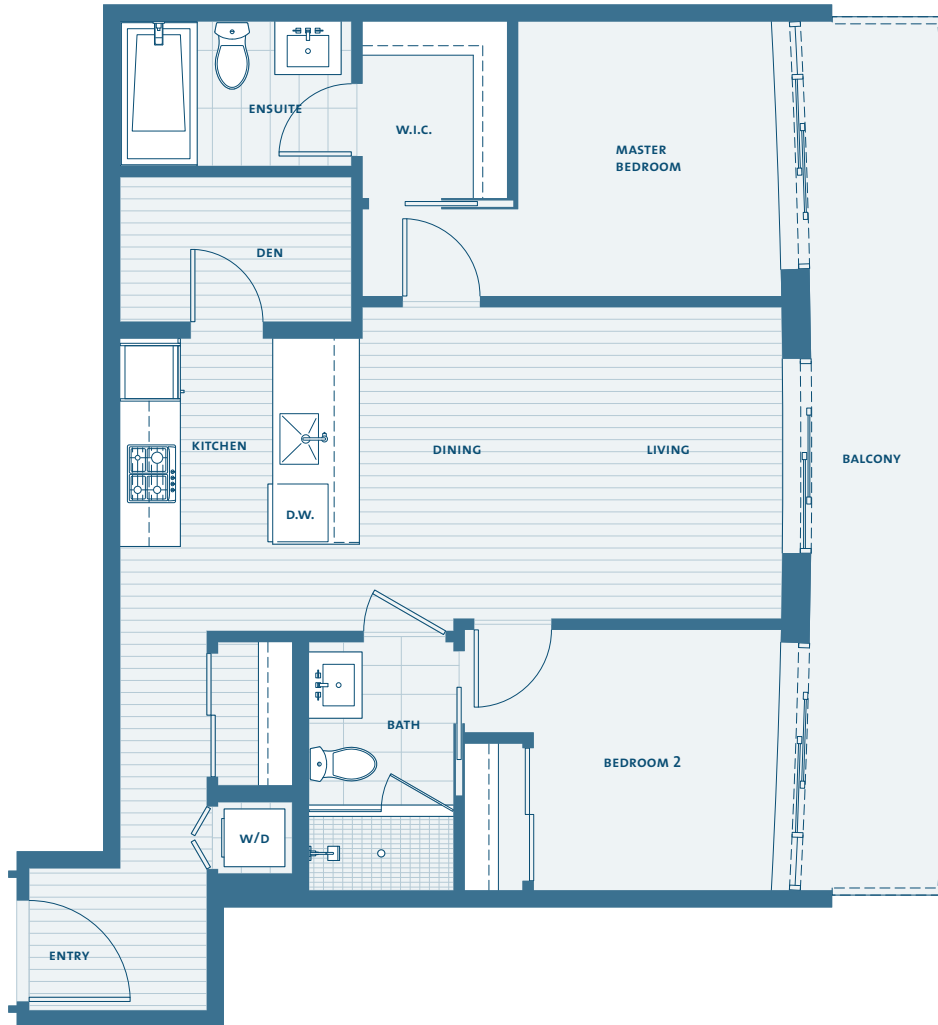

# Northeast Tower

# Kensington Gardens

Tower Home 706 to 906,  
1007 to 1707

2 Bedroom + Den

Living 798 sf; Balcony 153 sf

Floor 7

Floor 8

Floor 9

Floors 10, 12, 16

Floors 11, 15, 17