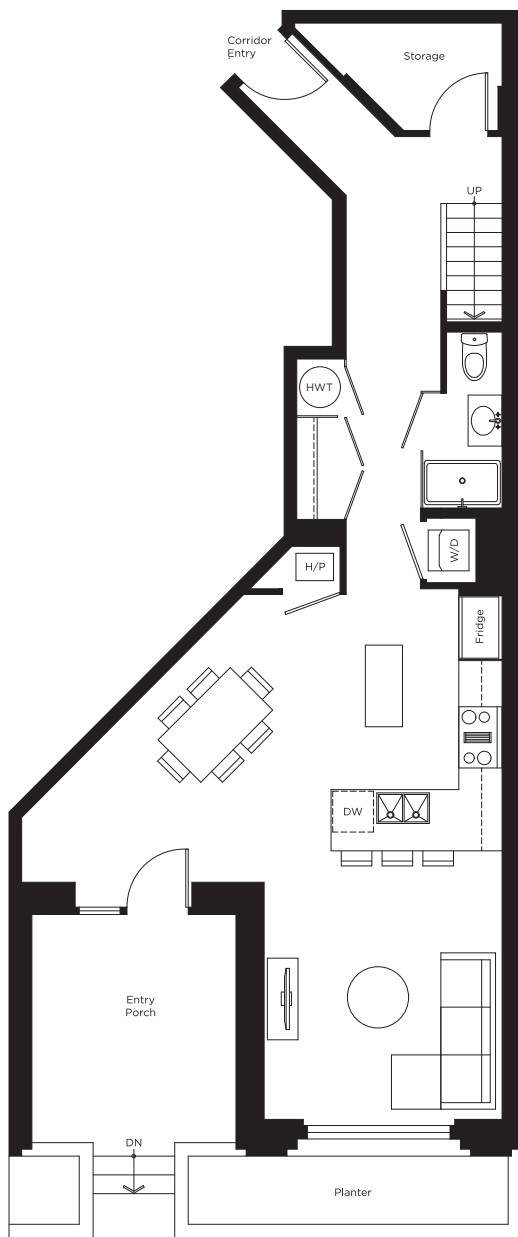

# Townhome 1110

## 1 BEDROOM

Indoor Living 1,415 sqft  
 Outdoor Living 123 sqft  
**Total Living 1,538 sqft**

UPPER FLOOR

MAIN FLOOR