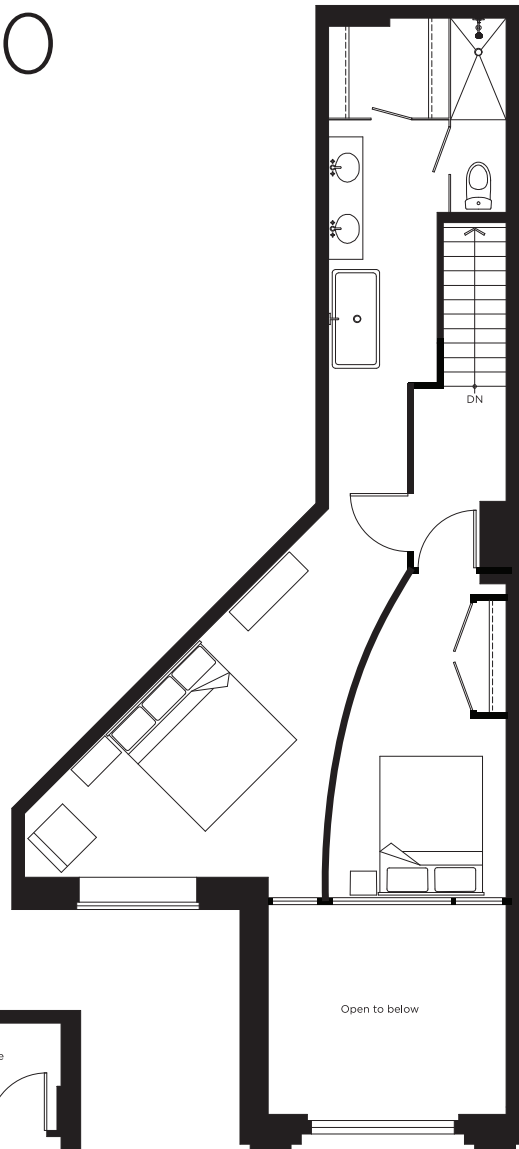

# Townhome 1110

## 1 BEDROOM

Indoor Living 1,415 sqft  
 Outdoor Living 123 sqft  
**Total Living 1,538 sqft**

UPPER FLOOR

MAIN FLOOR