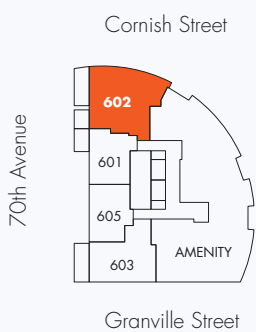

South Tower
Granville
at 70th

Suite 602

2 Bedroom + Flex 1,566 sf

Living 991 sf; Terrace 384 sf; Balconies 127 sf + 64 sf

Floor 6

North