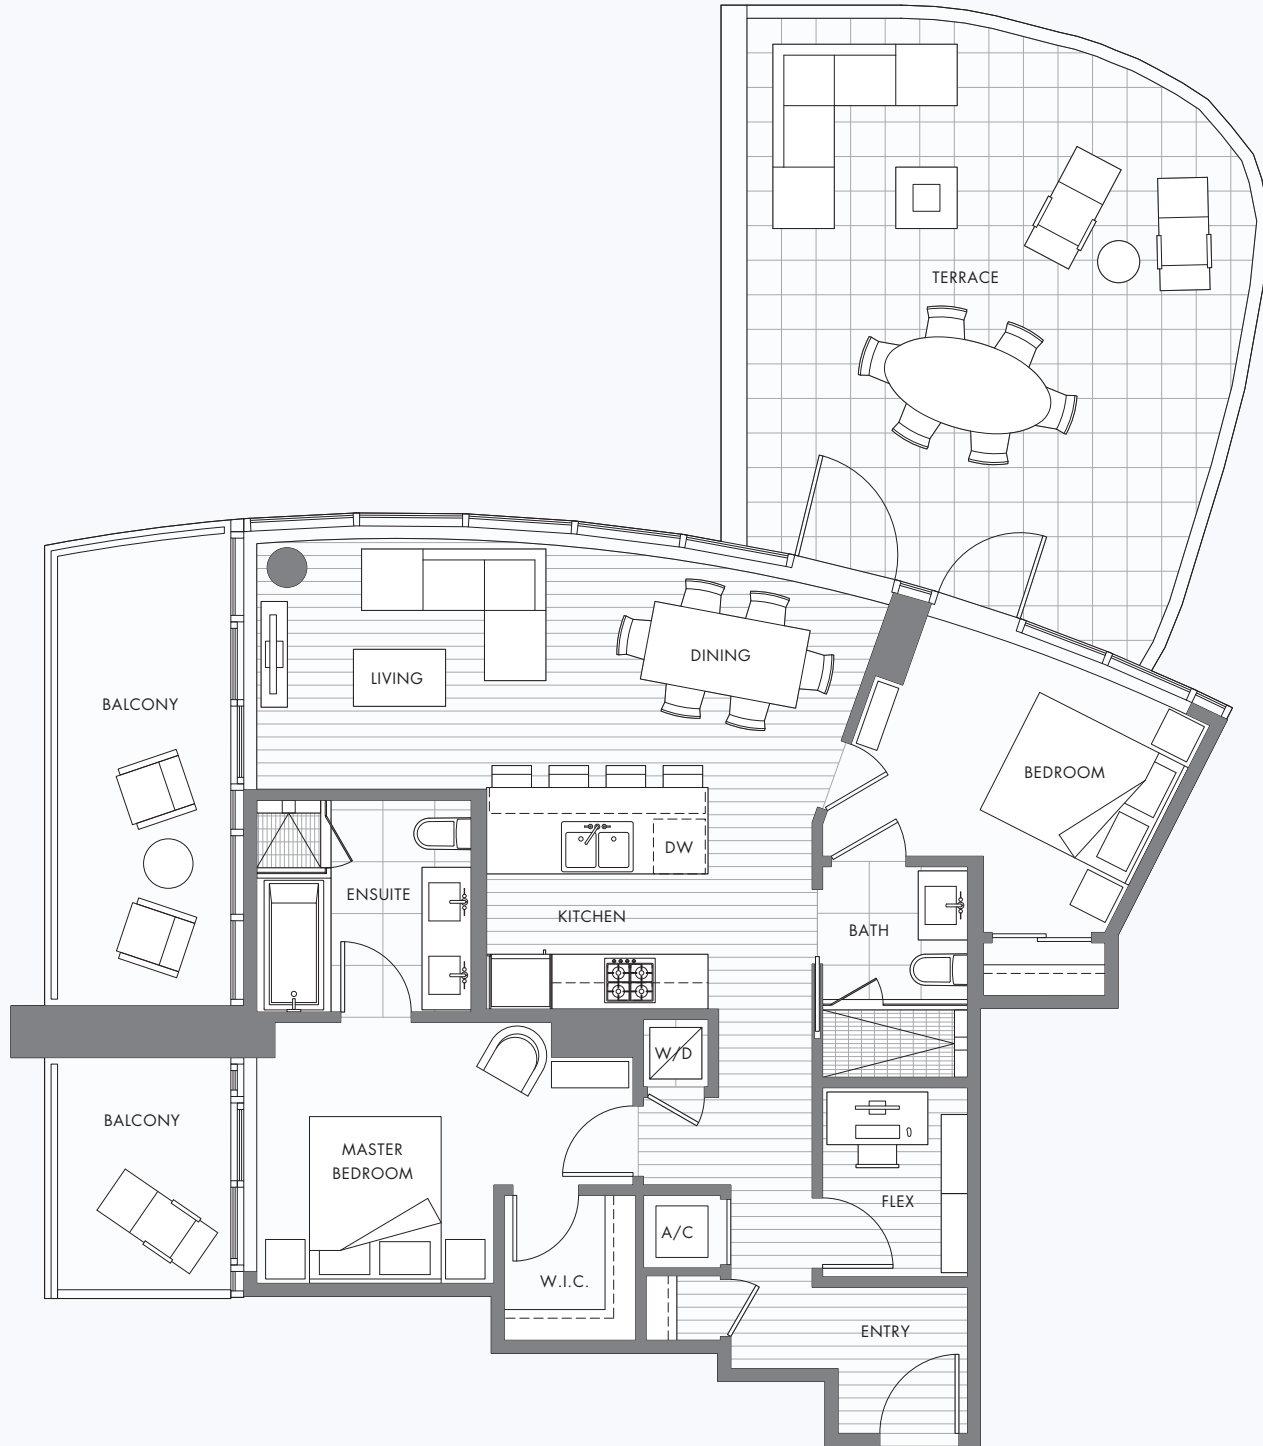

South Tower
Granville
at 70th

Suite 602

2 Bedroom + Flex 1,566 sf

Living 991 sf; Terrace 384 sf; Balconies 127 sf + 64 sf

Floor 6

North