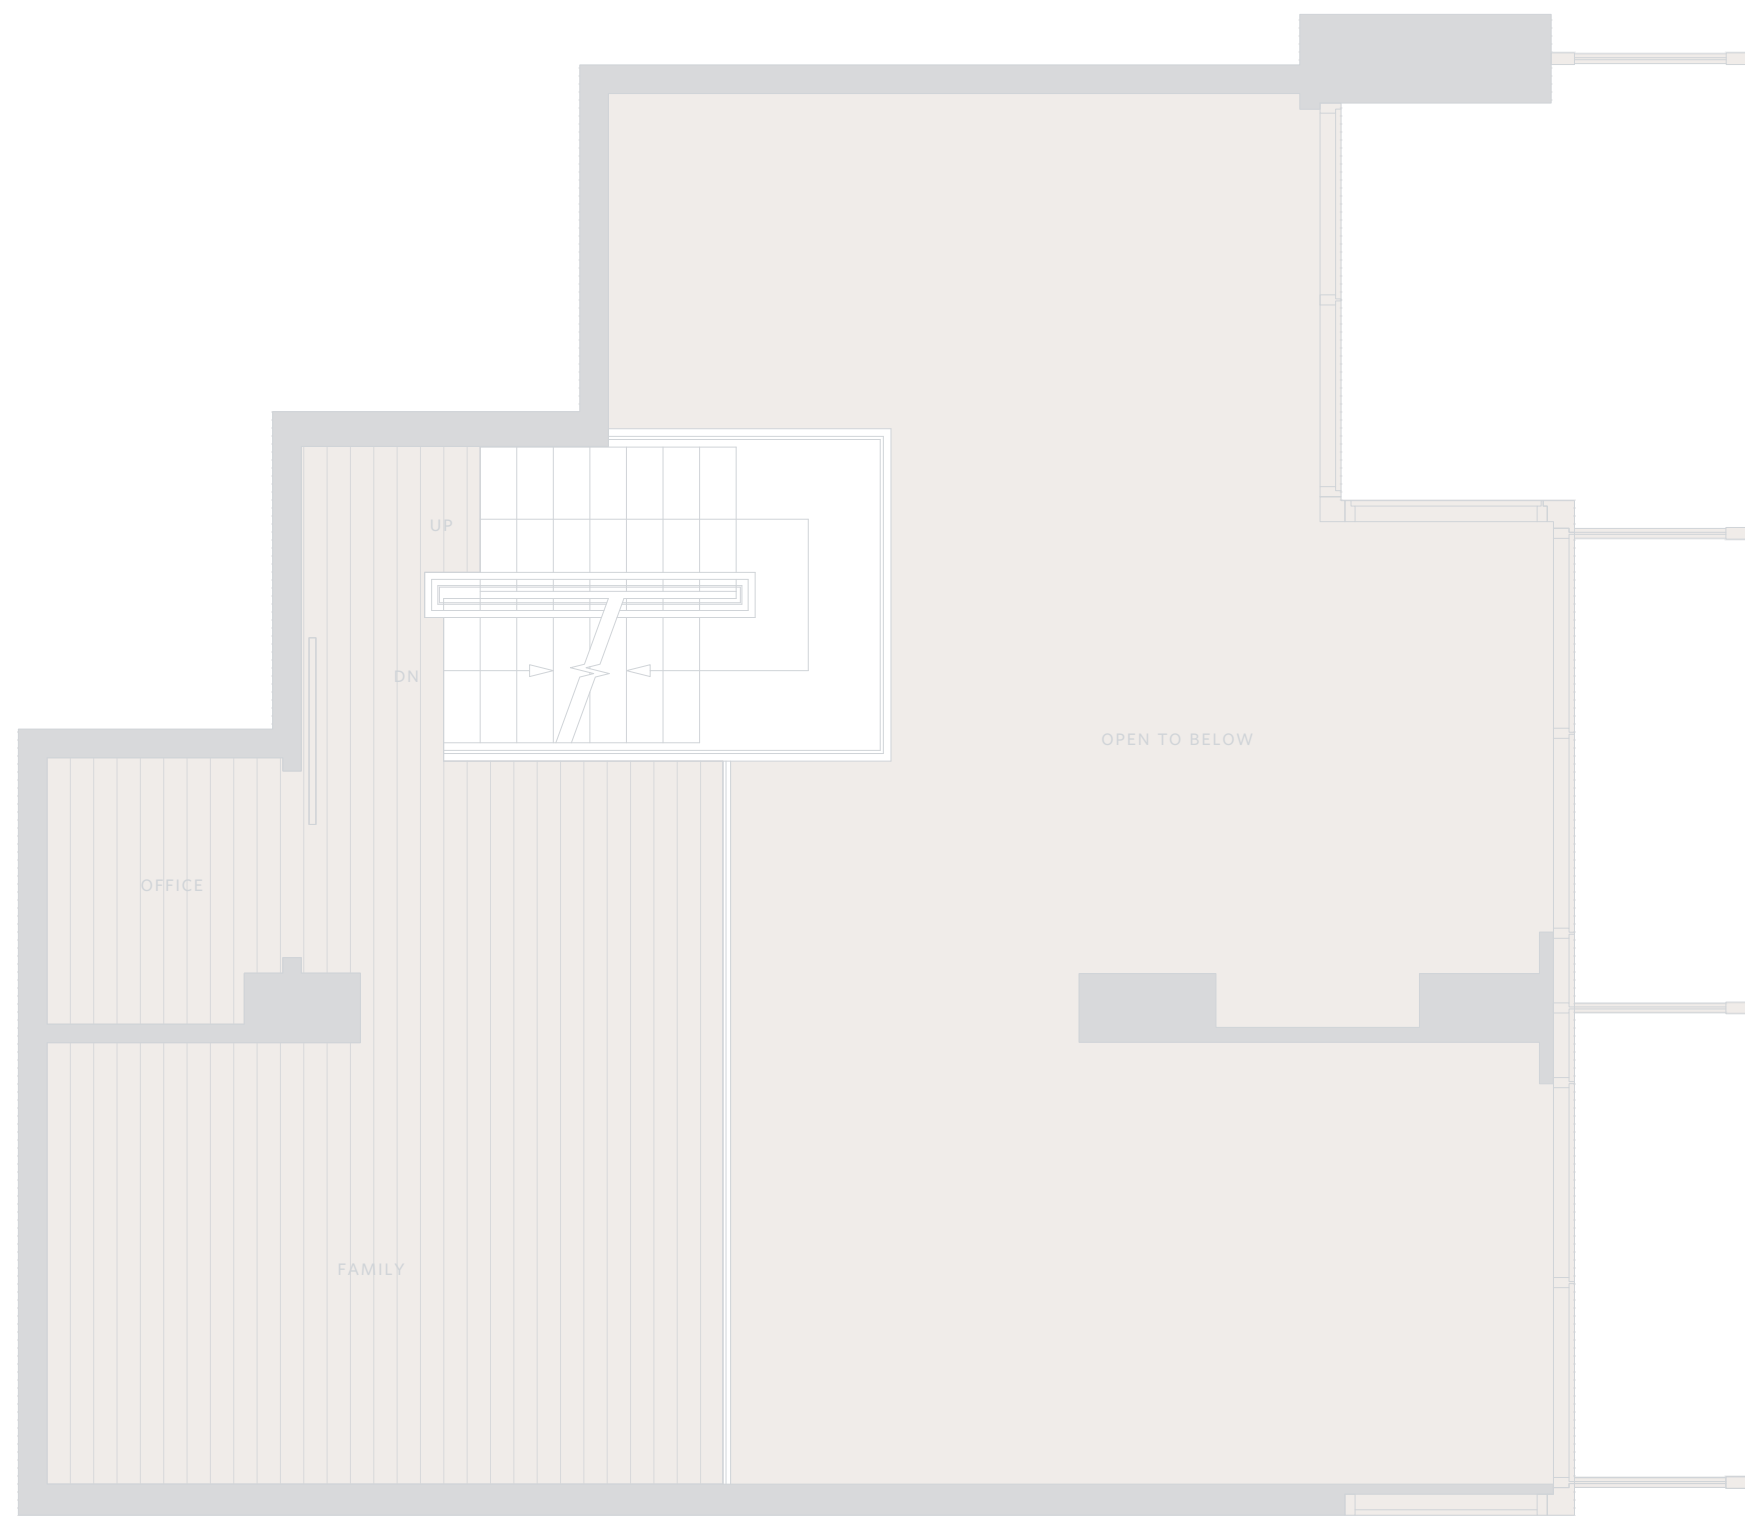

Penthouse

PH7

2 Bedroom  
+ Family Room  
1,902 sf

Living 1,827 sf; Balcony 75 sf

# Level 1

N

FLOOR 51

Level 2

Level 3