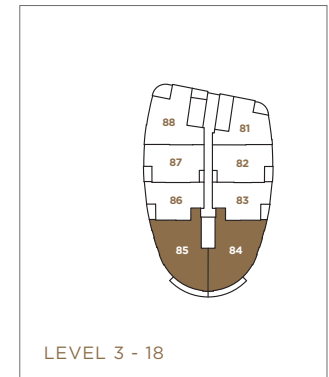

Actual suite plan may have minor variations from or be shown as a mirror image of the typical plan shown.

## 2 BEDROOM & DEN

ENCLOSED AREA: 868 SF | OUTDOOR SPACE: 66 SF - 376 SF | TOTAL AREA: 934 SF - 1,244 SF