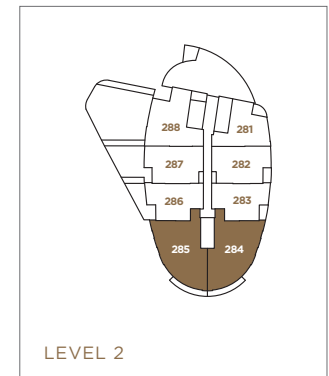

Actual suite plan may have minor variations from or be shown as a mirror image of the typical plan shown.

## 2 BEDROOM & DEN

ENCLOSED AREA: 868 SF | OUTDOOR SPACE: 66 SF - 376 SF | TOTAL AREA: 934 SF - 1,244 SF