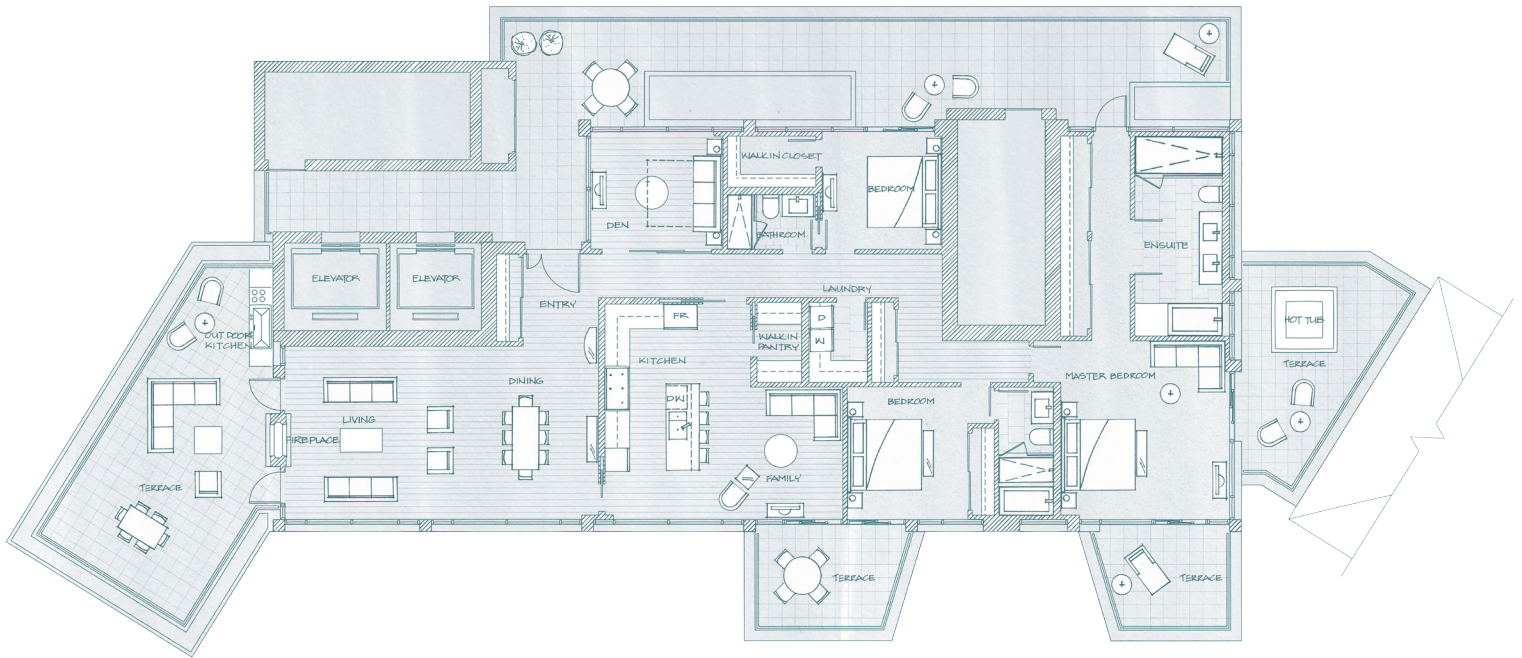

HORSESHOE BAY

FOREST VILLAS PENTHOUSE C6

3 Bedroom + Family + Den / 3,641 sf Total Living

Terrace 1,074 sf

FOREST VILLAS

FLOOR 9

WEST
VANCOUVER
CANADA