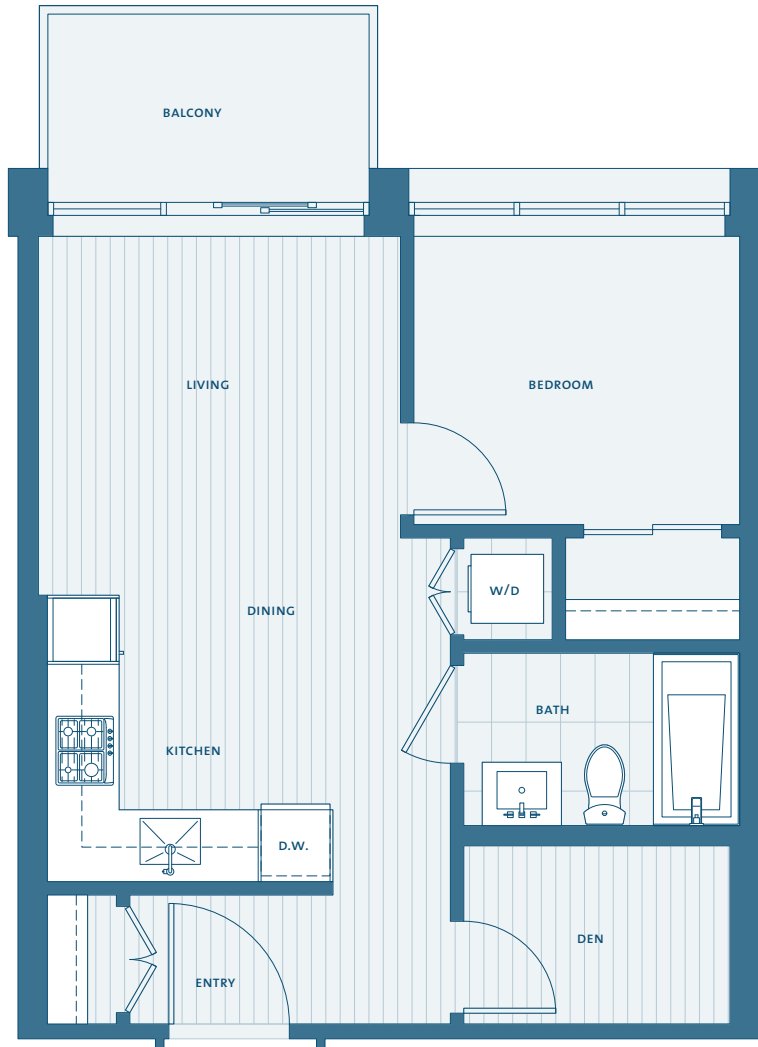

Kingsway Podium

Kensington Gardens

Podium Home 508, 509 1 Bedroom + Den

Living 504 sf; Balcony 55 sf

Floor 5