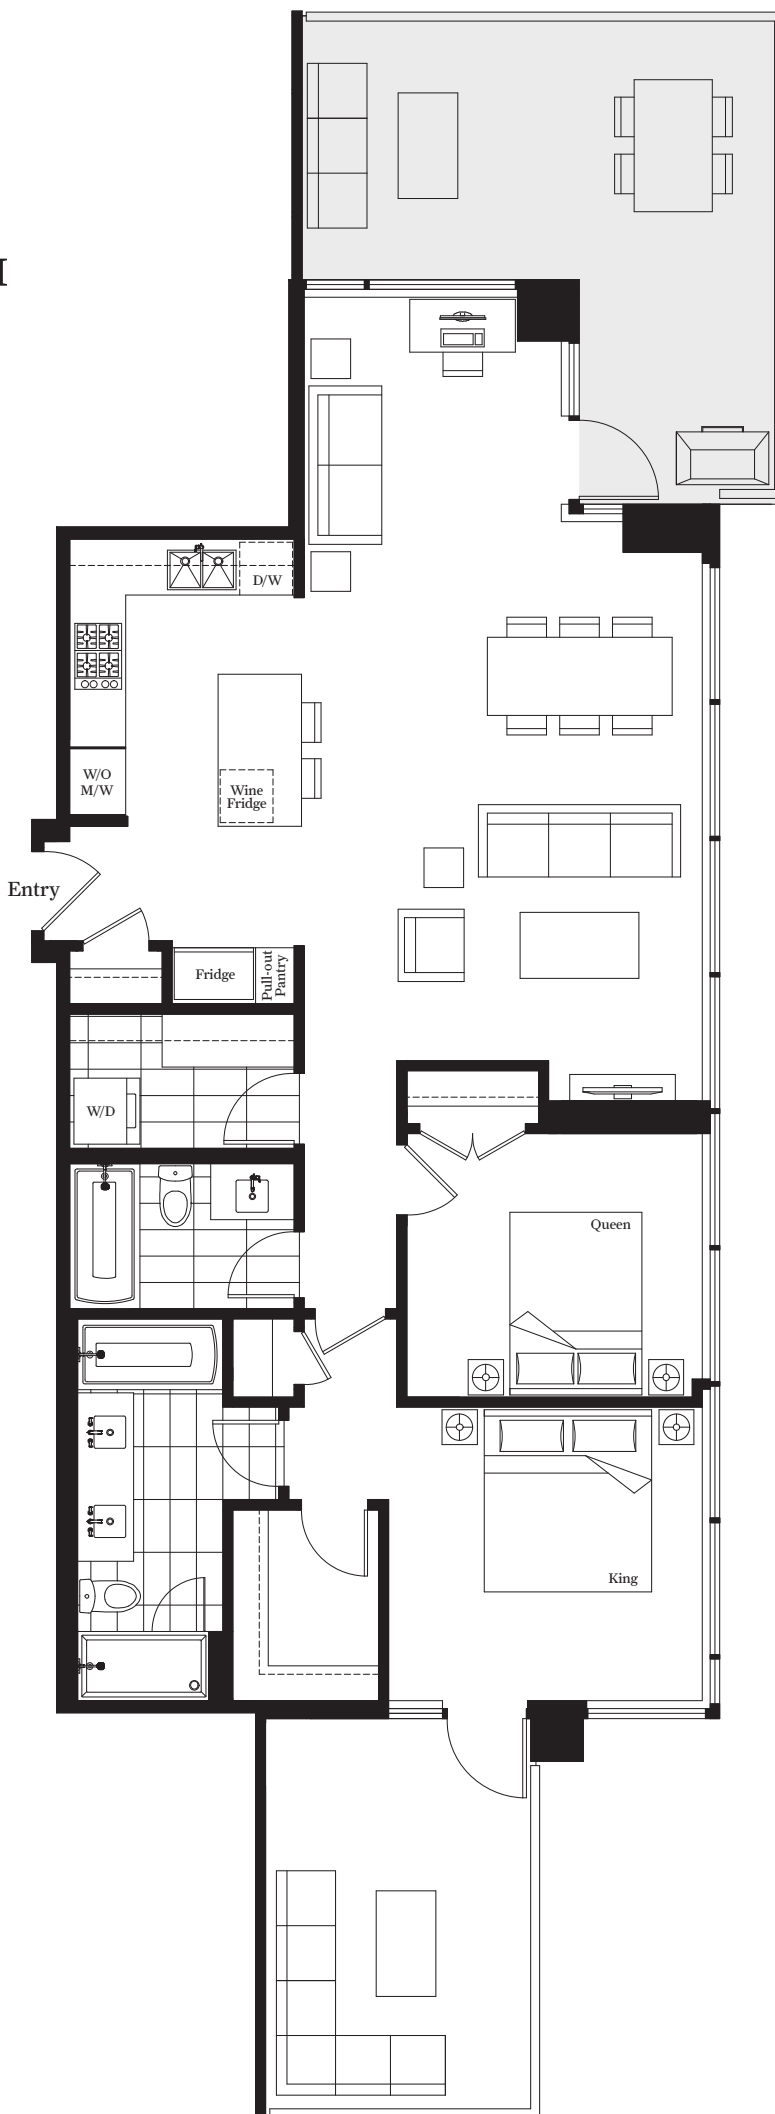

PLAN
G

**2 BEDROOM+
FAMILY ROOM**

Indoor living 1,265 sqft
 Outdoor living 409 sqft
Total 1,674 sqft

THIS PLAN IS ALSO AVAILABLE IN
 A 2 BEDROOM + ENCLOSED DEN
 CONFIGURATION

Levels 10, 21, 32