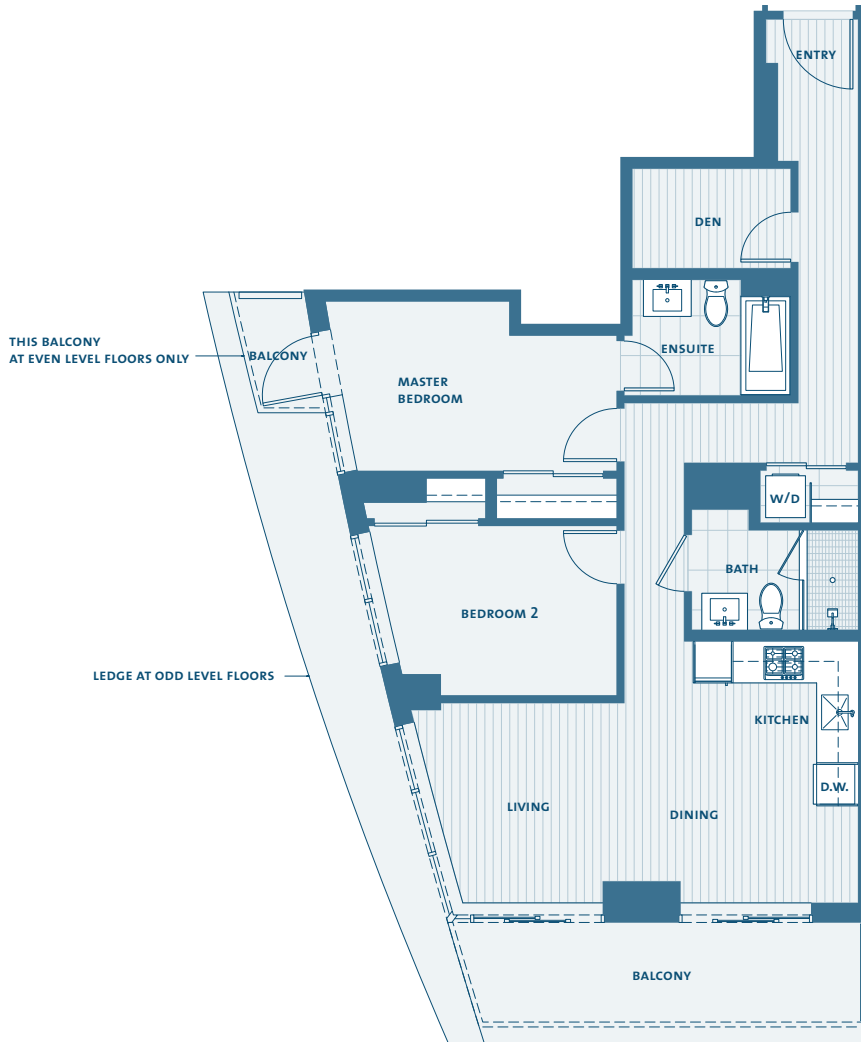

# Northeast Tower

# Kensington Gardens

Tower Home 709 to 909,  
1010 to 1710

2 Bedroom + Den

Living 879 sf; Balconies 107 sf/127 sf

Floor 7

Floor 8

Floor 9

Floors 10, 12, 16

Floors 11, 15, 17