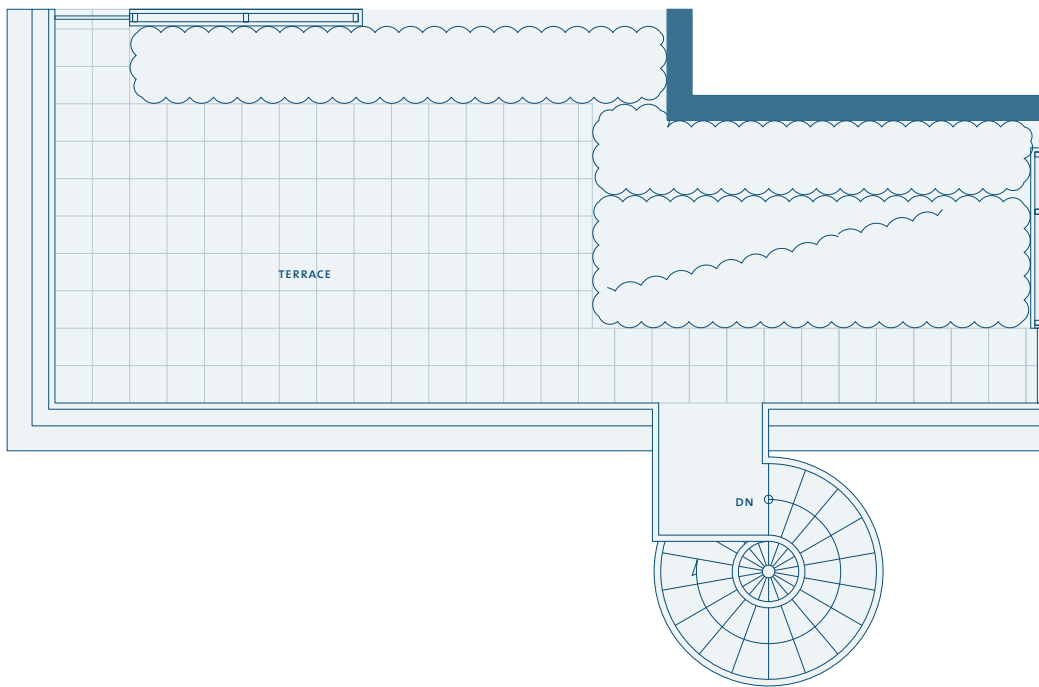

South Tower

Kensington Gardens

Penthouse 6 2 Bedroom + Den

Living 761 sf;

Balcony + Roof Terrace 466 sf

Upper Floor

Penthouses