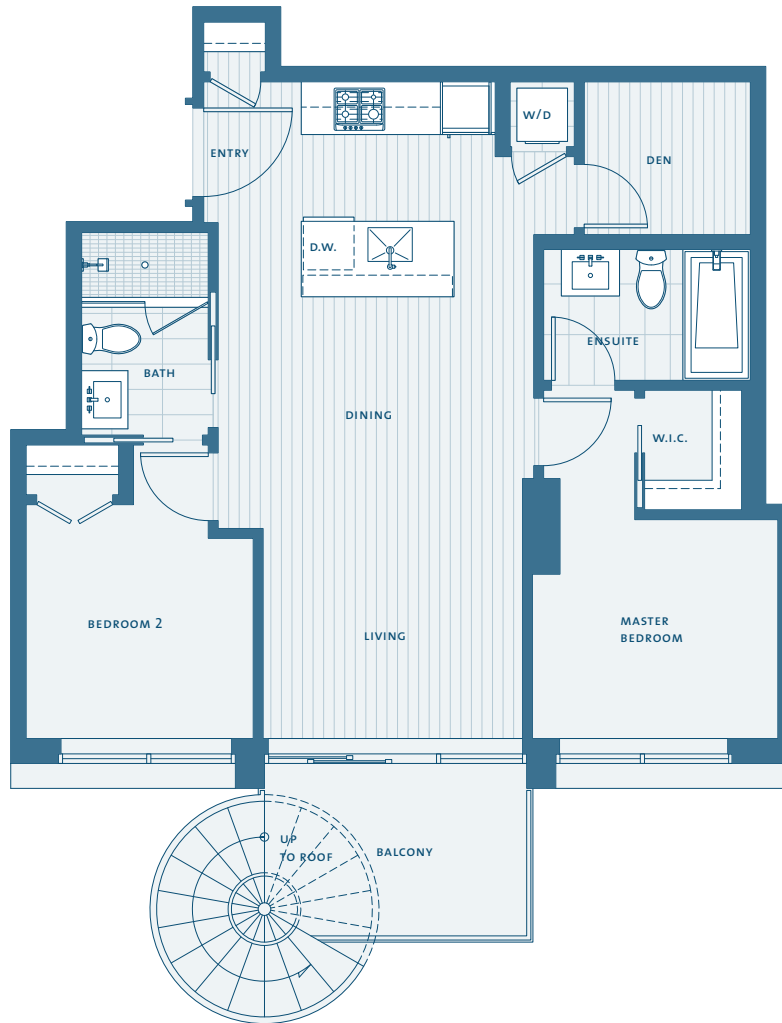

# South Tower

## Penthouse 6 2 Bedroom + Den

Living 761 sf;

Balcony + Roof Terrace 466 sf

Lower Floor

Penthouses