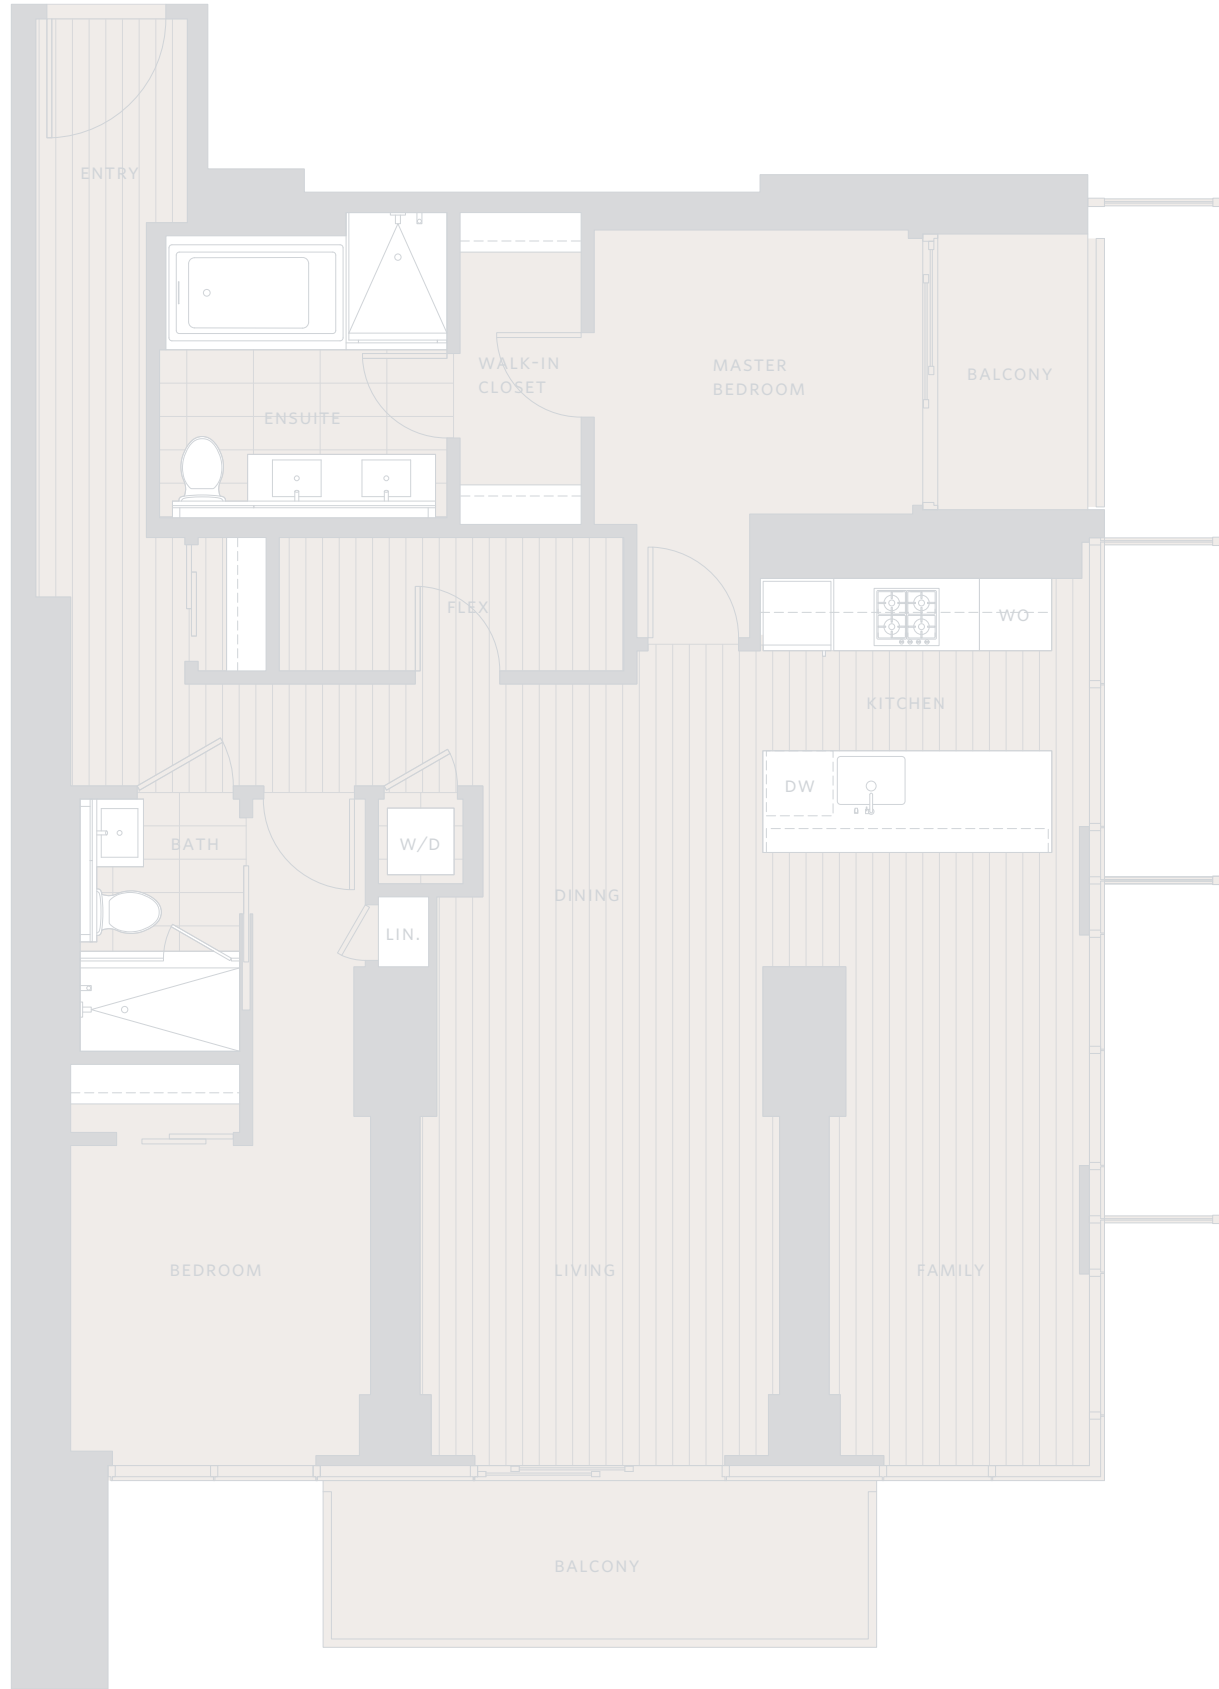

LEED
GOLD

TELUS garden

DIMENSIONS, SIZES, SPECIFICATIONS, LAYOUTS AND MATERIALS ARE APPROXIMATE ONLY AND SUBJECT TO CHANGE WITHOUT NOTICE. E.&O.E.

N1

Floors 23 - 25