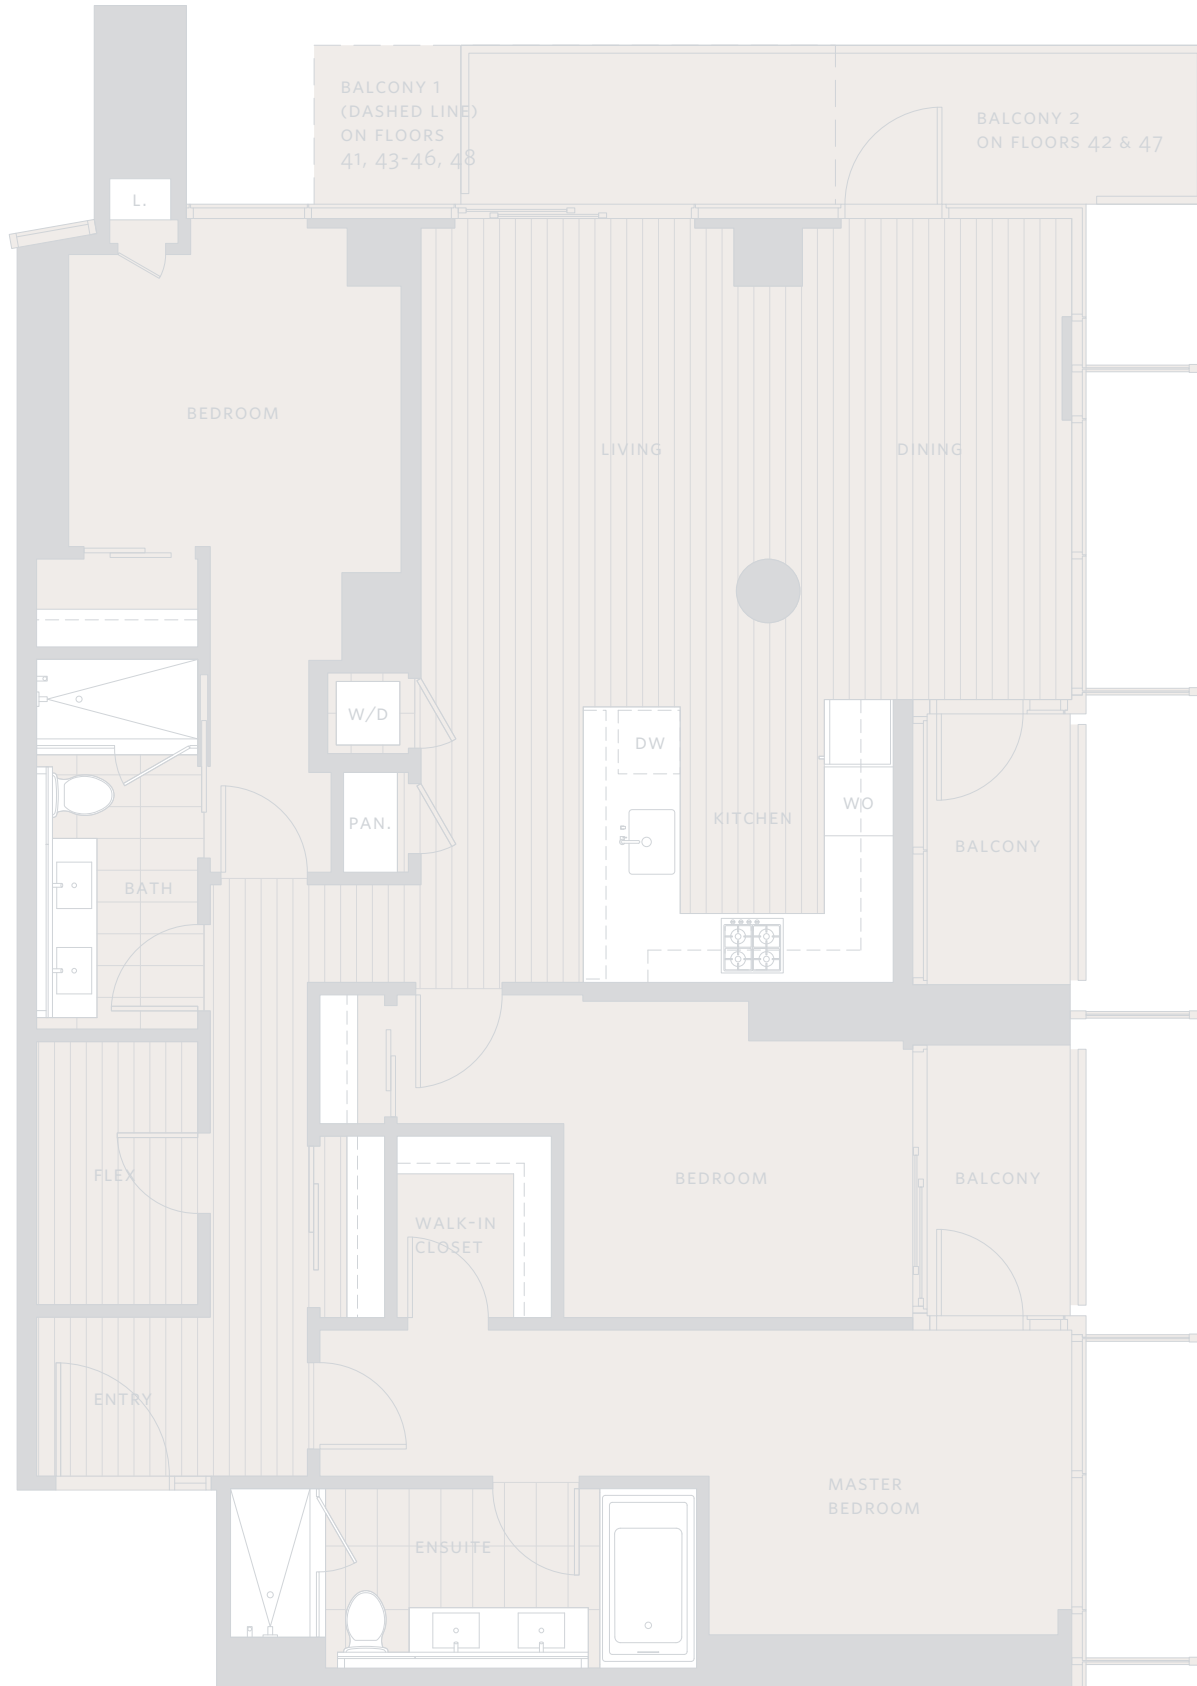

LEED
GOLD

TELUS garden

DIMENSIONS, SIZES, SPECIFICATIONS, LAYOUTS AND MATERIALS ARE APPROXIMATE ONLY AND SUBJECT TO CHANGE WITHOUT NOTICE. E.&O.E.

P

Floors 41 - 48