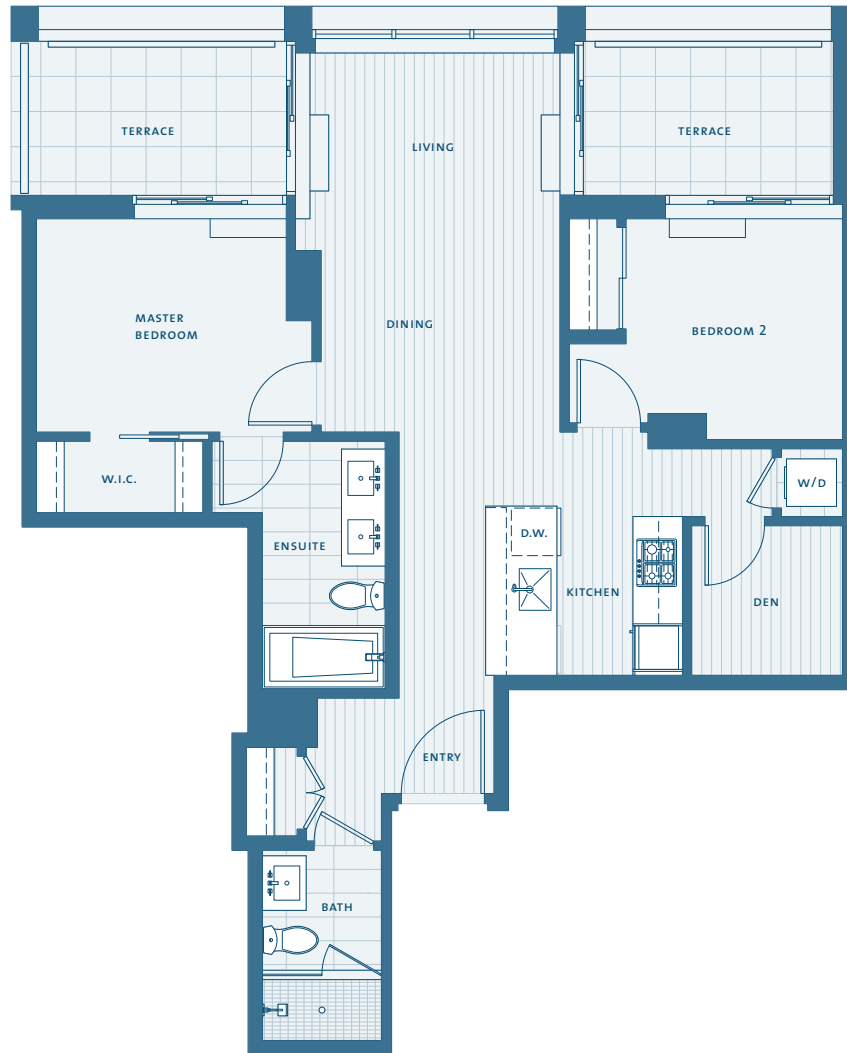

South Tower

Kensington Gardens

Tower Home 612 2 Bedroom + Den

Living 856 sf; Terraces 144 sf

Floor 6