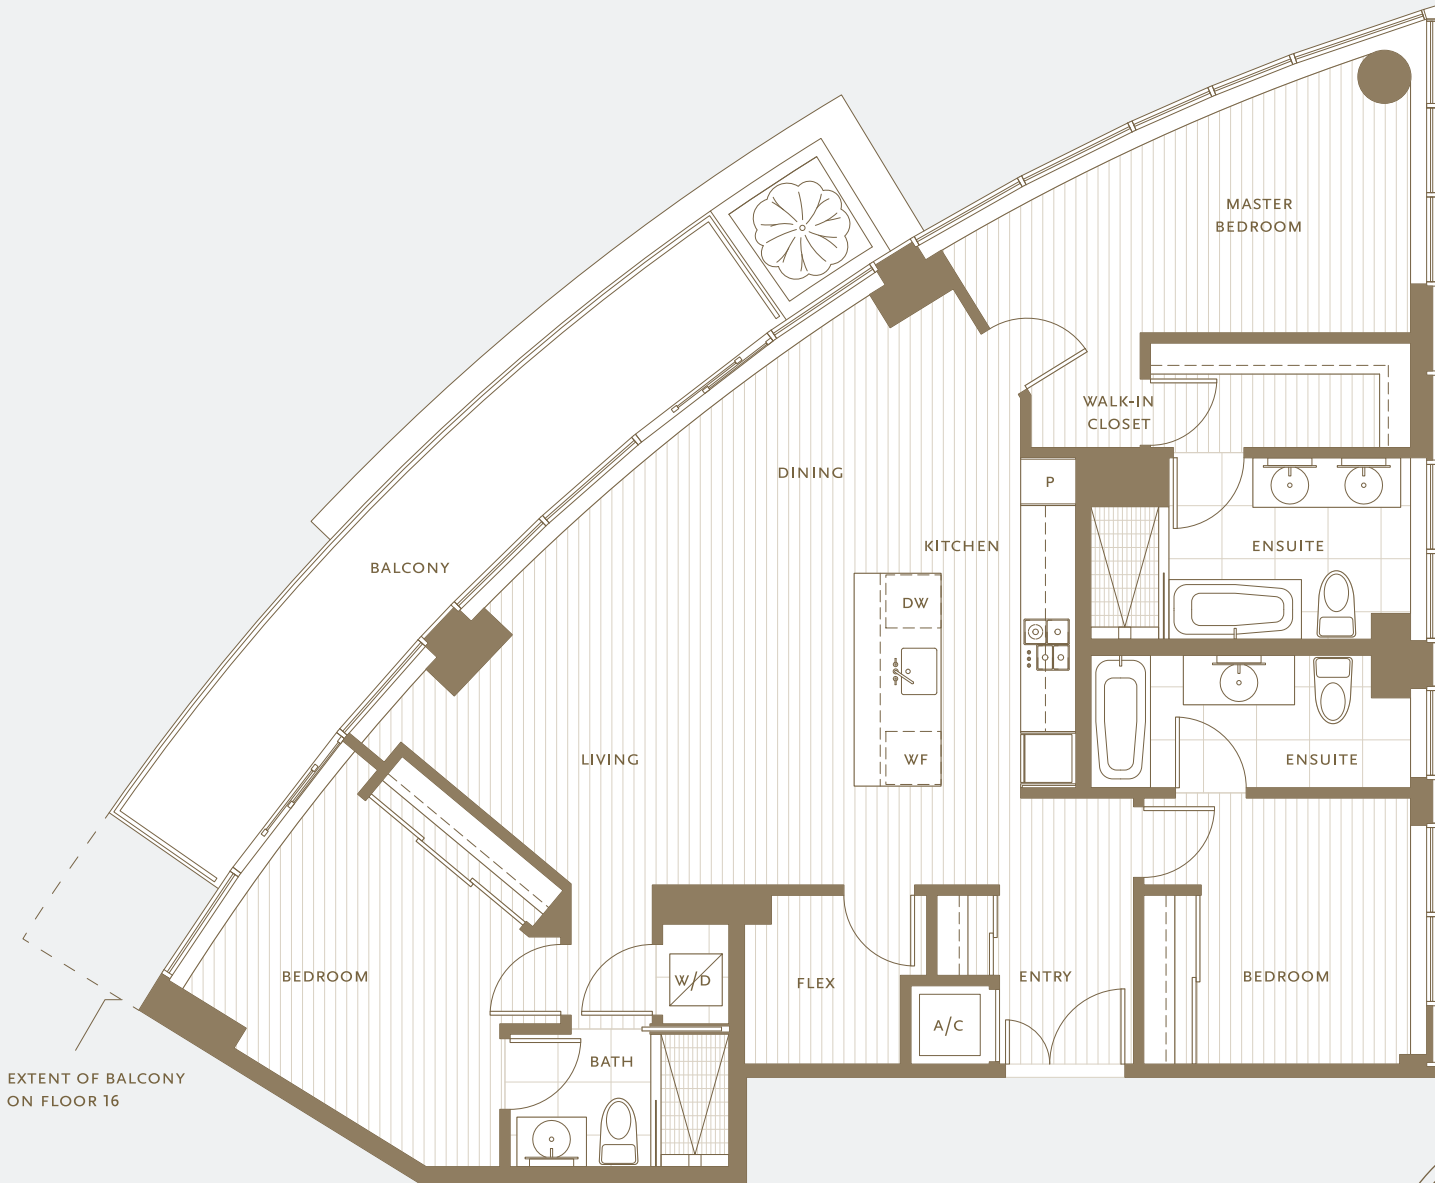

SIGNATURE SUITE 02

3 BEDROOM + FLEX
1355 SQ FT

EXTENT OF BALCONY
ON FLOOR 16

FLOORS 16 & 17