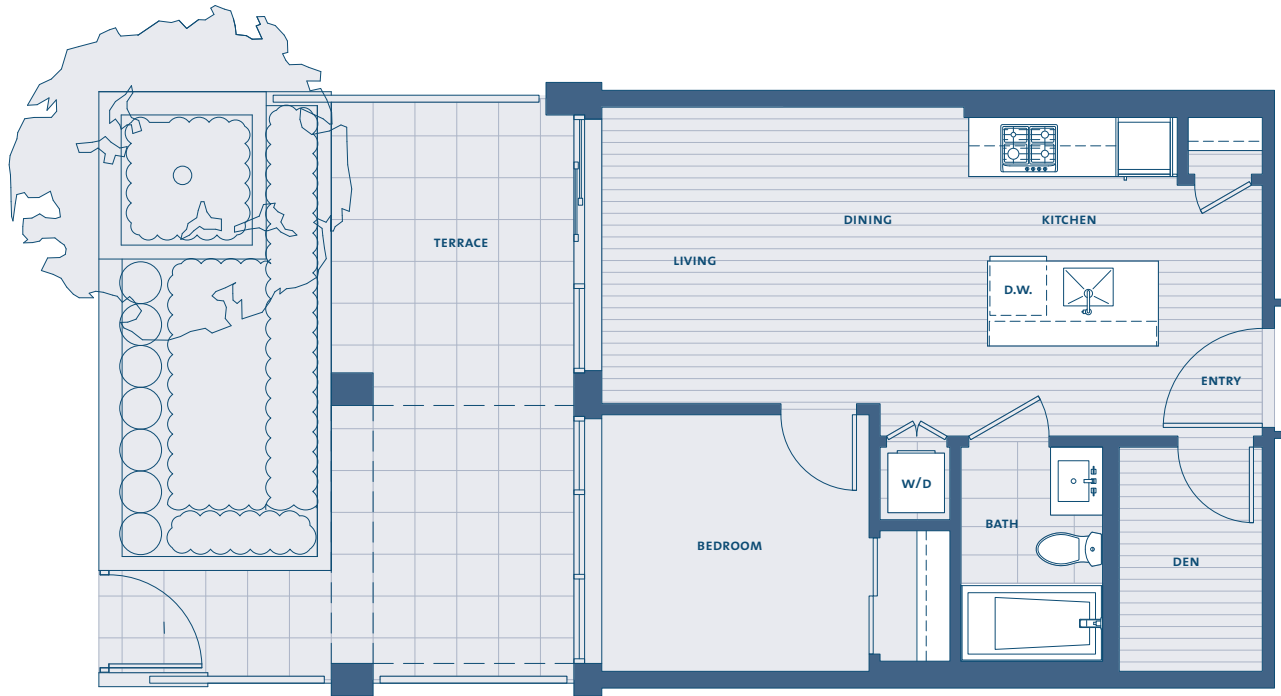

Northeast Tower

Kensington Gardens

Garden Home 328

1 Bedroom + Den

Living 503 sf; Terrace 210 sf

Floor 3