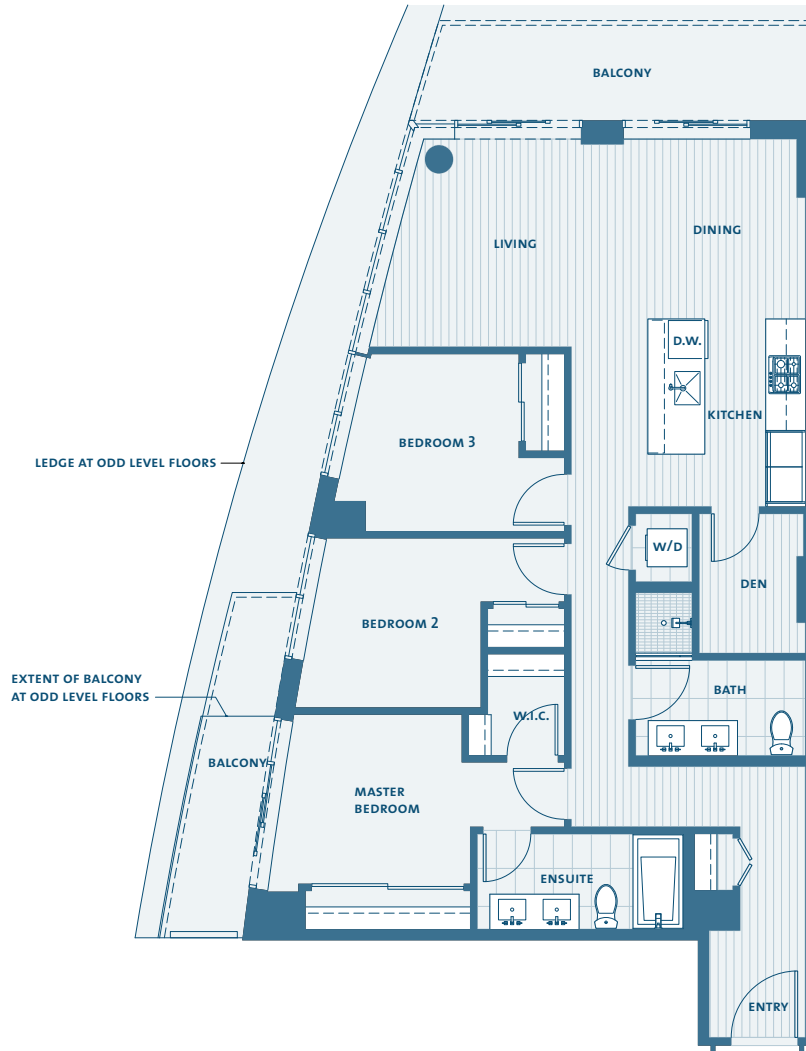

Northeast Tower

Kensington Gardens

Tower Home 702 to 902 3 Bedroom + Den

Living 1139 sf; Balconies 155 sf/179 sf

Floor 7

Floor 8

Floor 9