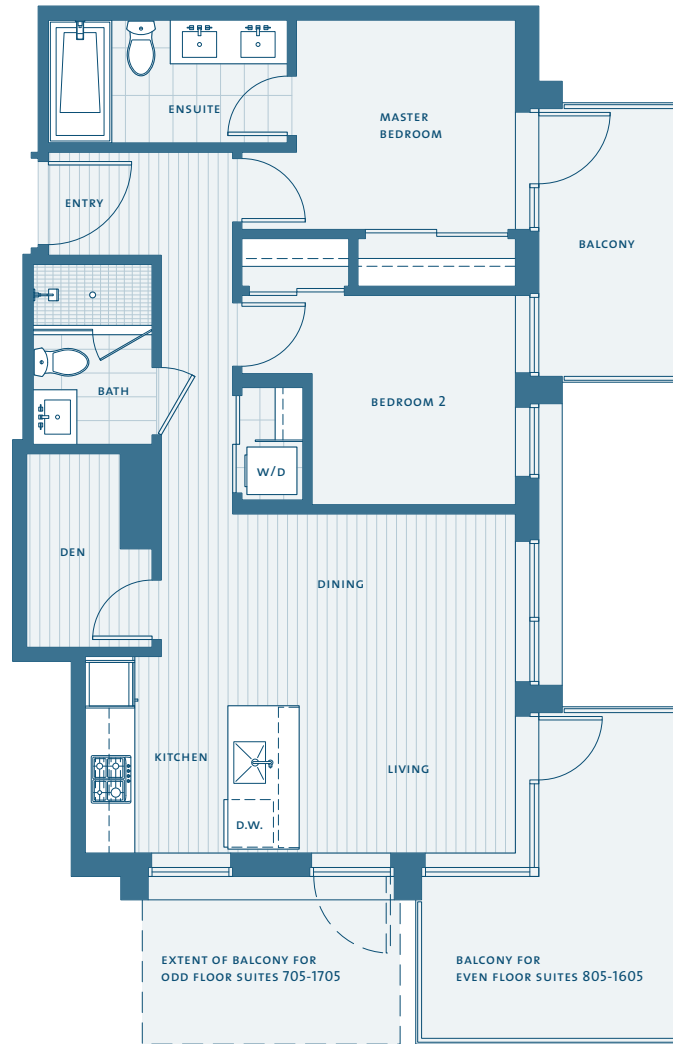

South Tower

Kensington Gardens

Tower Suite 05 2 Bedroom + Den

Living 748 sf; Balconies 189 sf

Floor 7

Floors 8, 10, 12, 16

Floors 9, 11, 15, 17