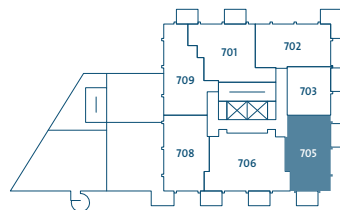

South Tower

Kensington Gardens

Tower Suite 05 2 Bedroom + Den

Living 748 sf; Balconies 189 sf

Floor 7

Floors 8, 10, 12, 16

Floors 9, 11, 15, 17