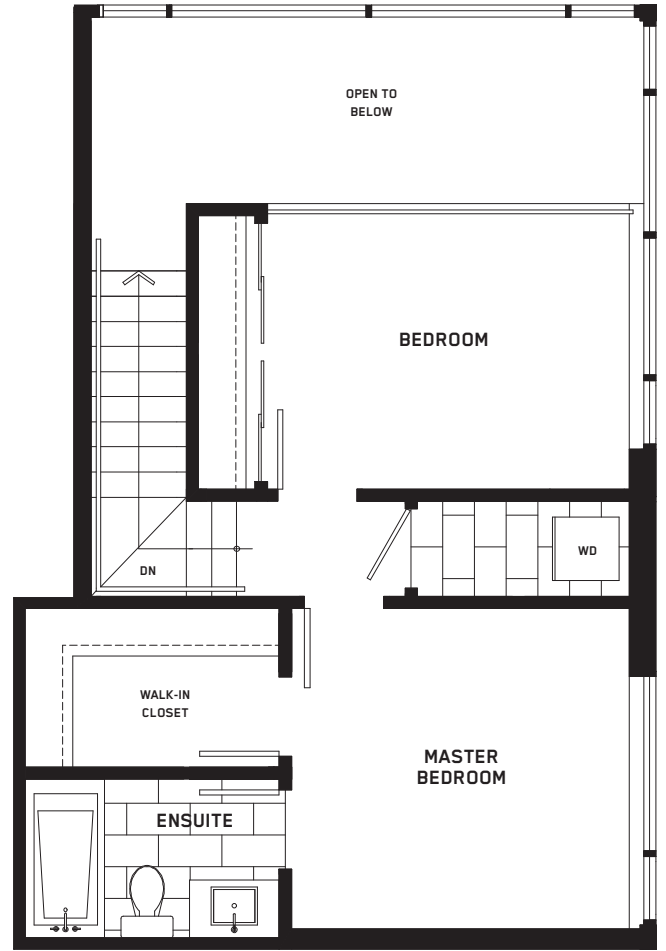

UPPER

LEVELS 3 6 6