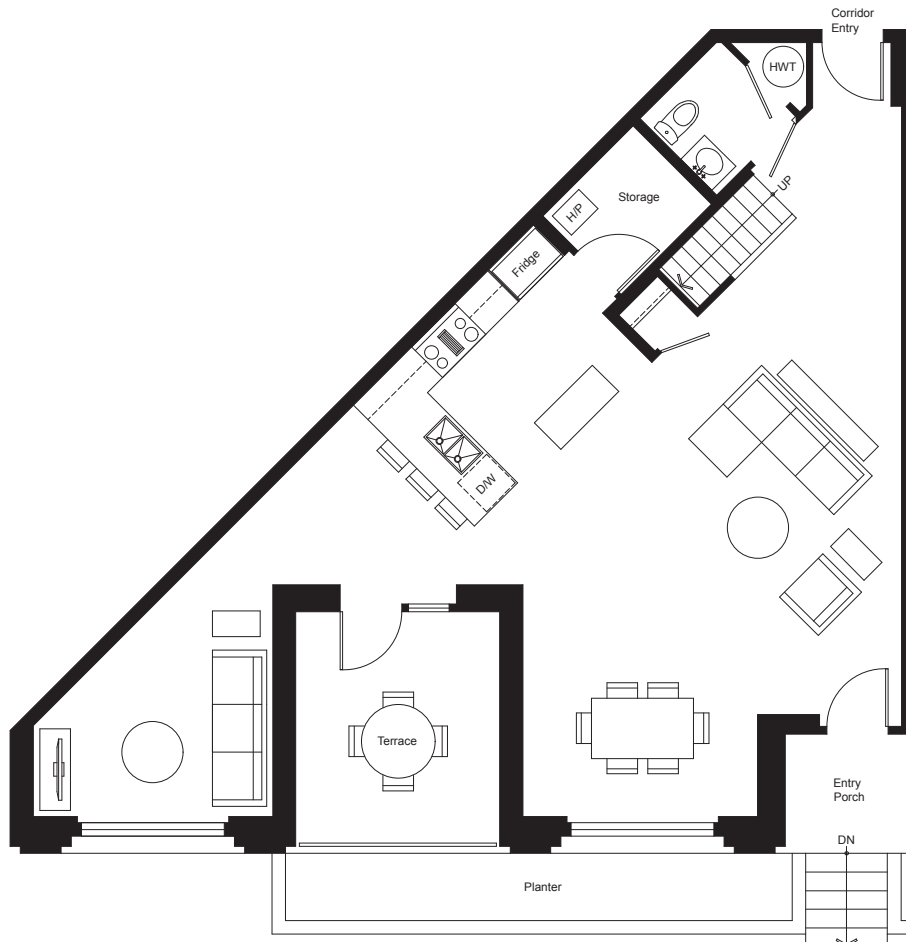

Townhome 888

2 BEDROOM + FAMILY ROOM

Indoor Living 1,676 sqft
Outdoor Living 159 sqft
Total Living 1,835 sqft

UPPER FLOOR

MAIN FLOOR