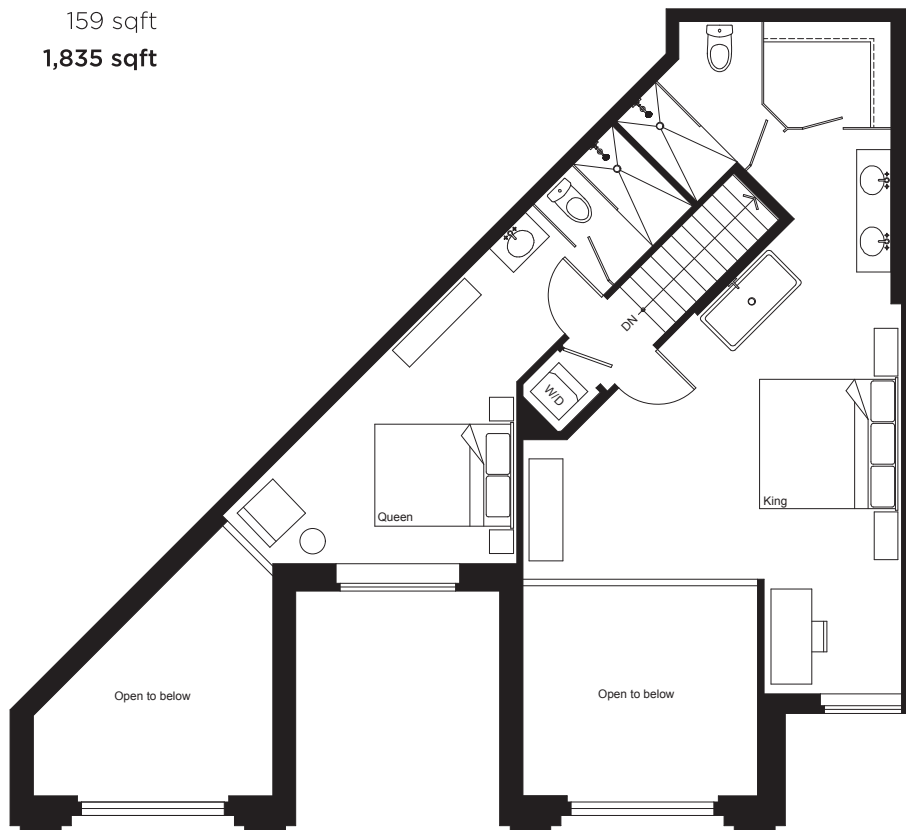

Townhome 888

2 BEDROOM + FAMILY ROOM

Indoor Living 1,676 sqft
Outdoor Living 159 sqft
Total Living 1,835 sqft

UPPER FLOOR

MAIN FLOOR