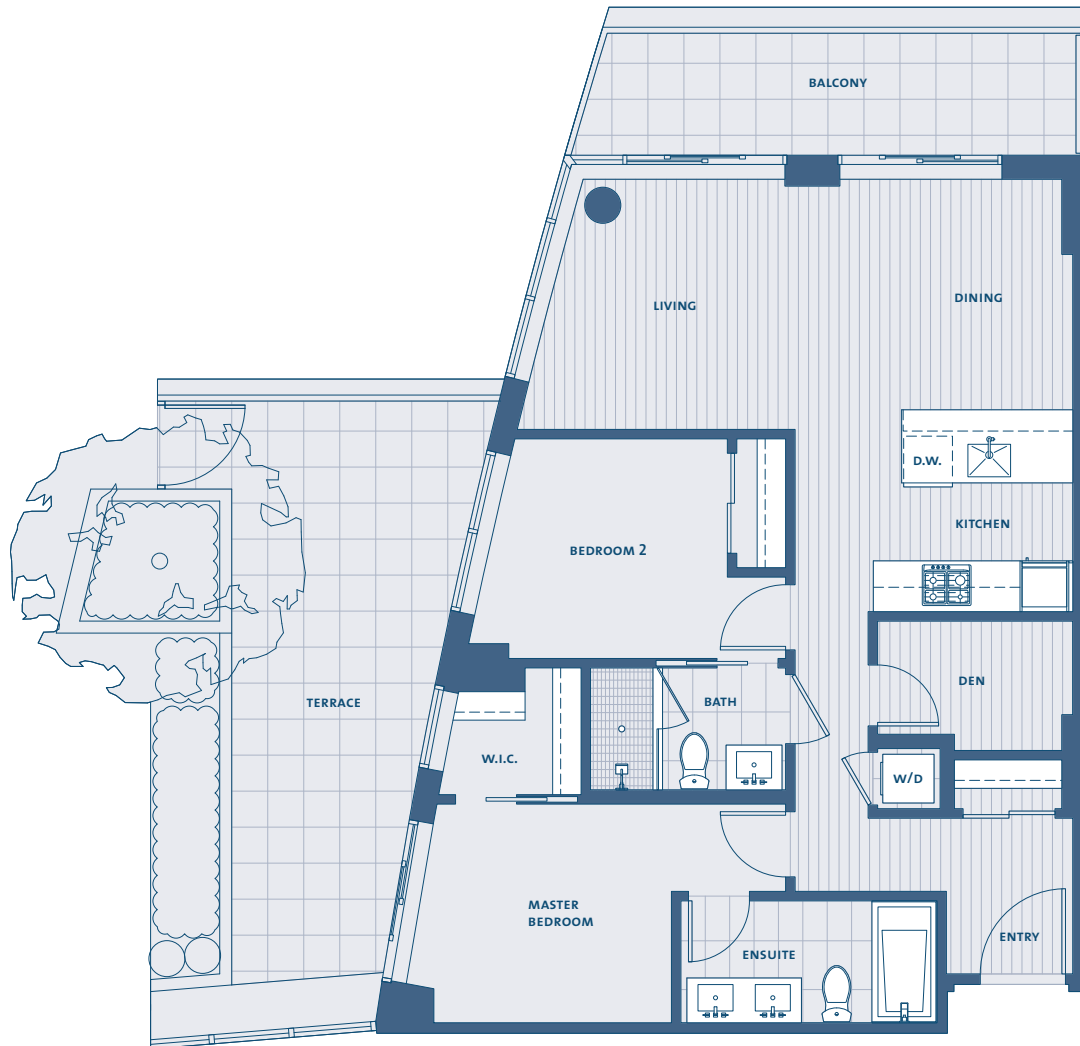

Northeast Tower

Kensington Gardens

Garden Home 311 2 Bedroom + Den

Living 894 sf; Terrace + Balcony 342 sf

Floor 3